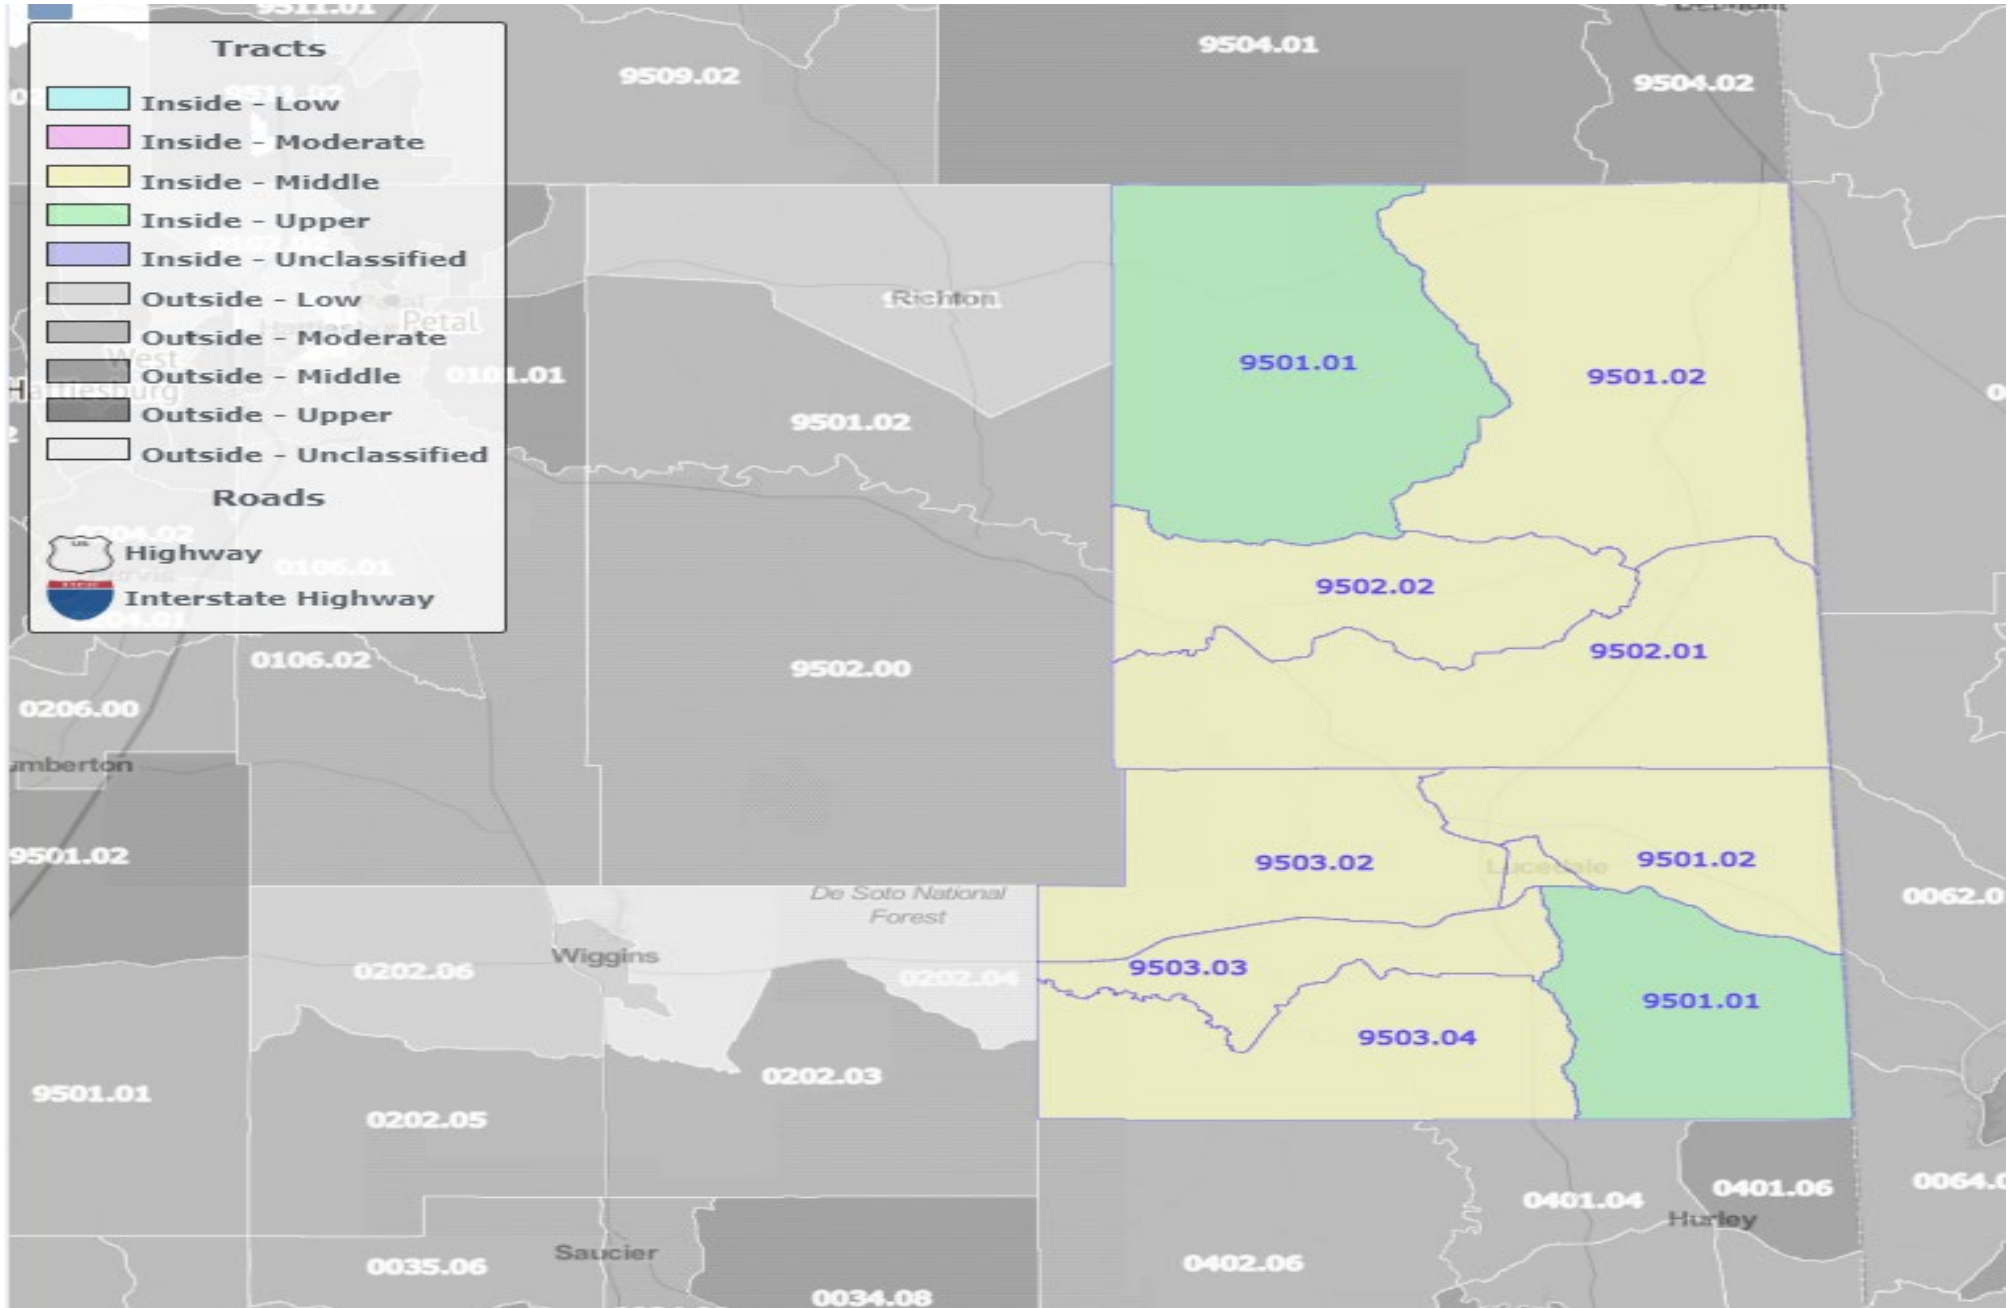

BALDWIN COUNTY ASSESSMENT AREA

BIRMINGHAM

CRESTVIEW DESTIN FORT WALTON

DESOTO MEMPHIS

GEORGE GREENE

GULFPORT - BILOXI - PASCAGOULA - BAY ST LOUIS

HATTIESBURG

INDIANOLA

JACKSON MSA

JONES COUNTY

MERIDIAN

MOBILE

PANAMA CITY

PENSACOLA

SCOTT SMITH