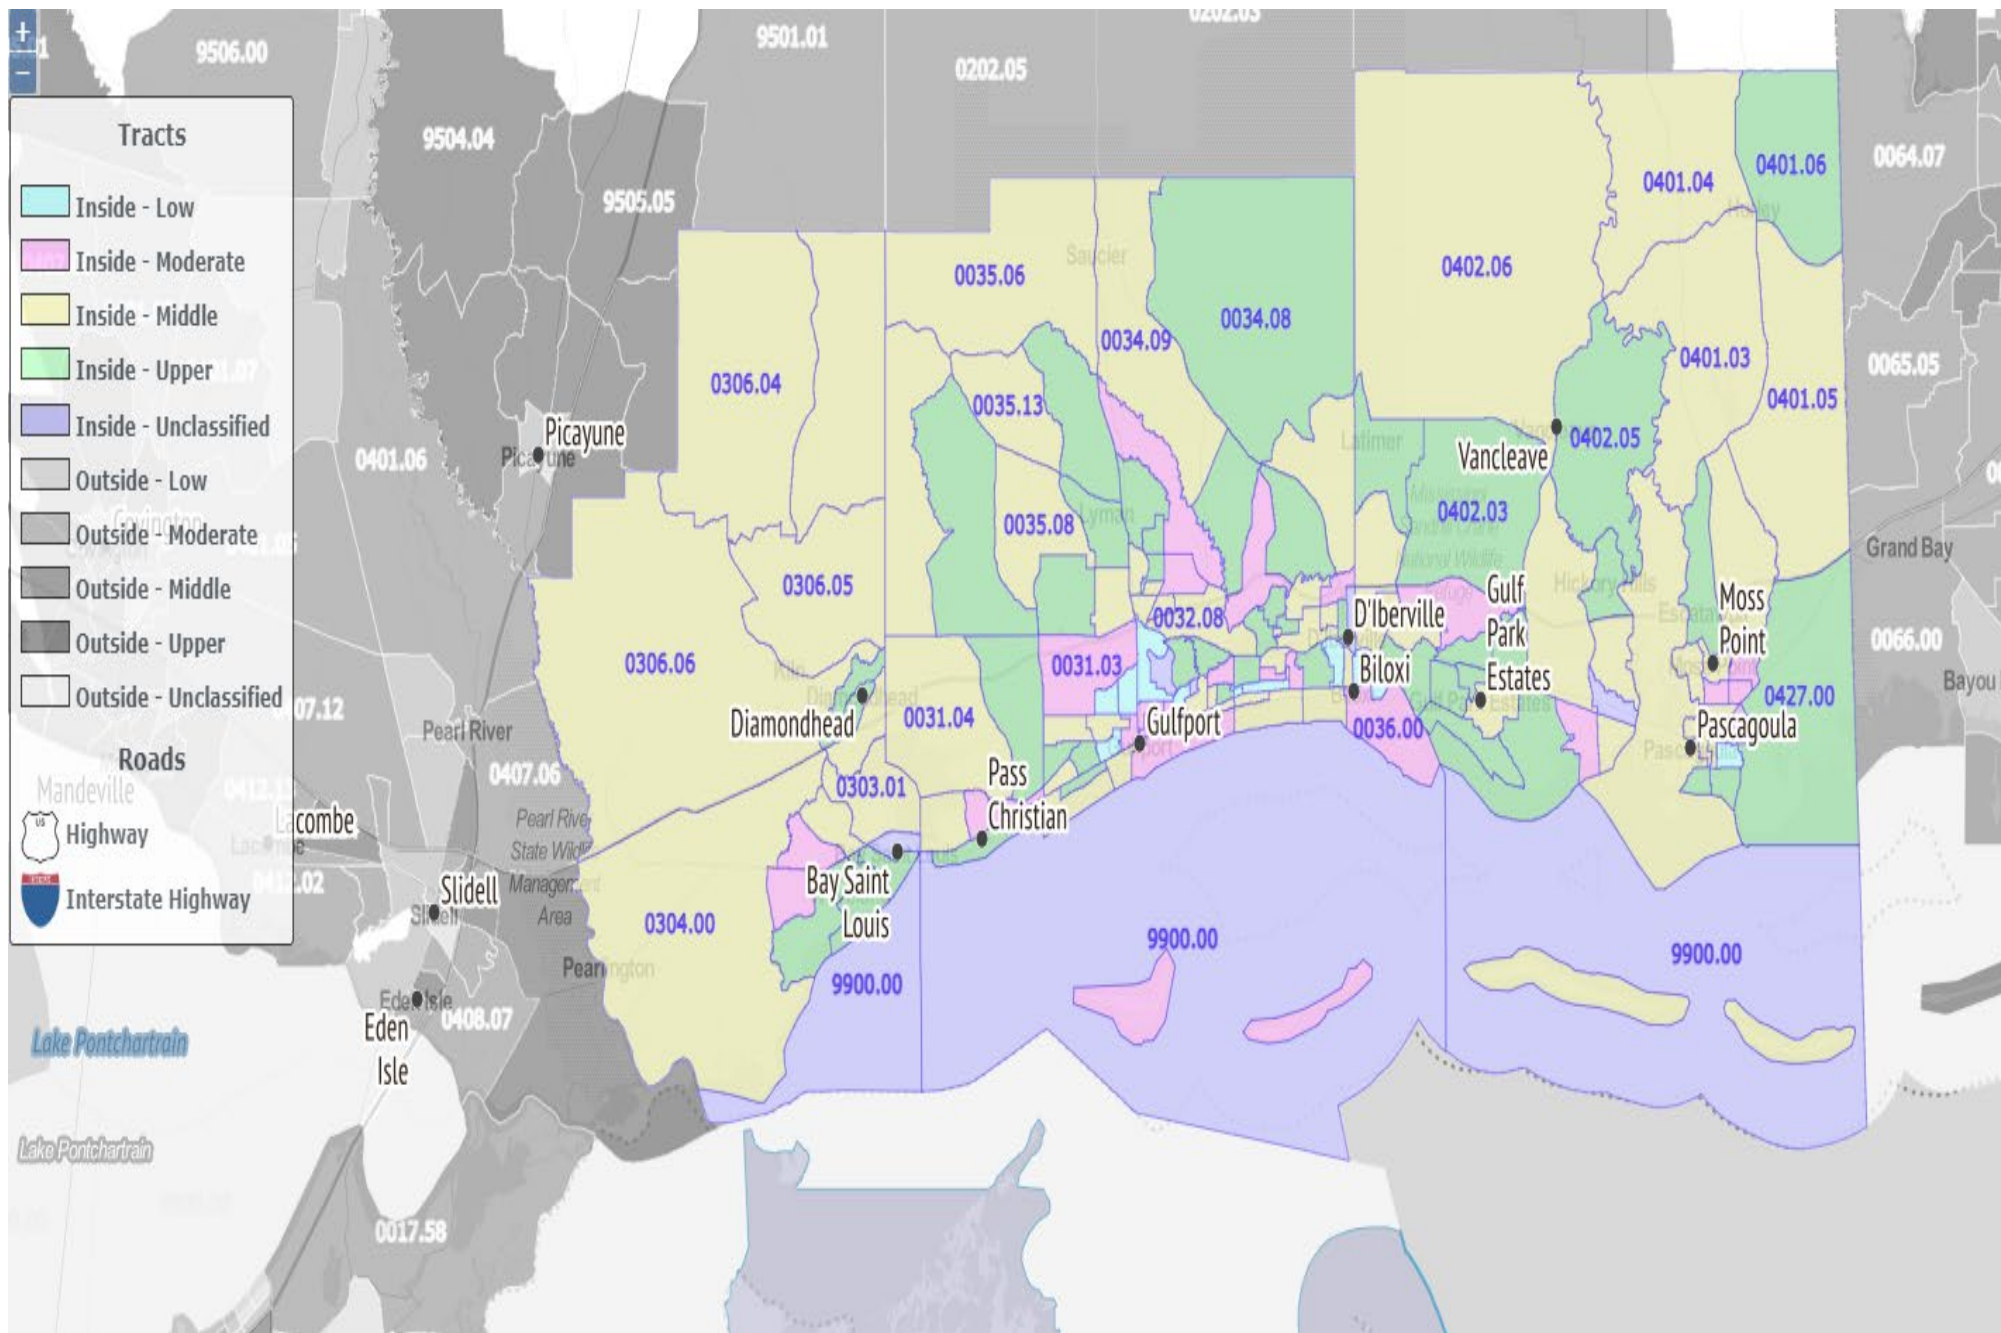

BALDWIN COUNTY ASSESSMENT AREA

BIRMINGHAM

CRESTVIEW DESTIN FORT WALTON

DESOTO MEMPHIS

GEORGE GREENE

GULFPORT - BILOXI - PASCAGOULA - BAY ST LOUIS

HATTIESBURG

INDIANOLA

JACKSON MSA

JONES COUNTY

MERIDIAN

MOBILE

PANAMA CITY

PENSACOLA

SCOTT SMITH