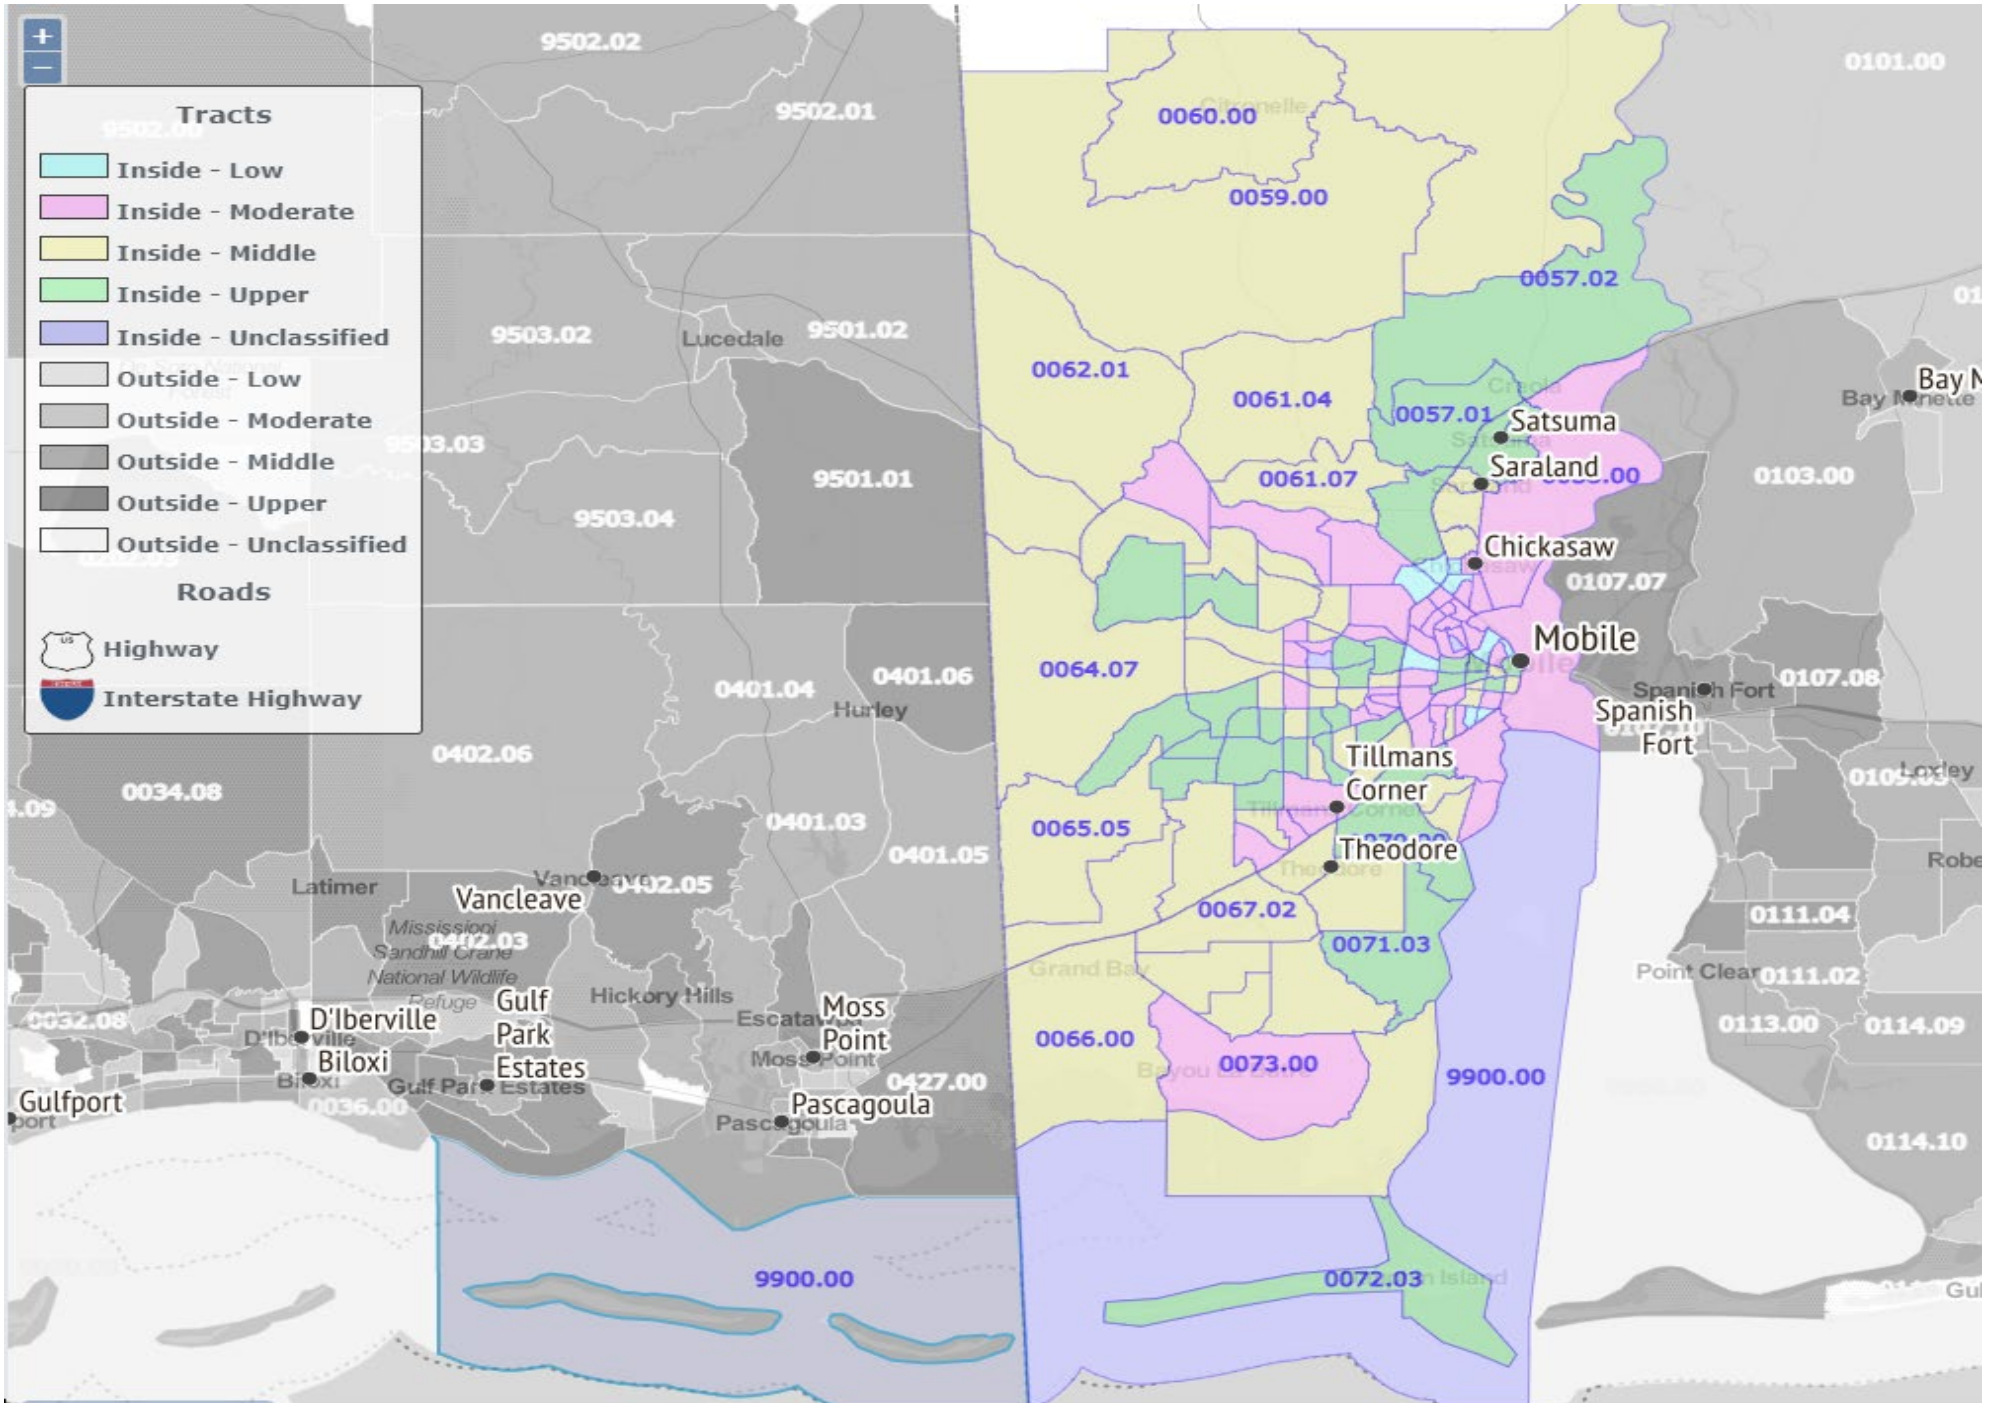

BALDWIN COUNTY ASSESSMENT AREA

BIRMINGHAM

CRESTVIEW DESTIN FORT WALTON

DESOTO MEMPHIS

GEORGE GREENE

GULFPORT - BILOXI - PASCAGOULA - BAY ST LOUIS

HATTIESBURG

INDIANOLA

JACKSON MSA

JONES COUNTY

MERIDIAN

MOBILE

PANAMA CITY

PENSACOLA

SCOTT SMITH