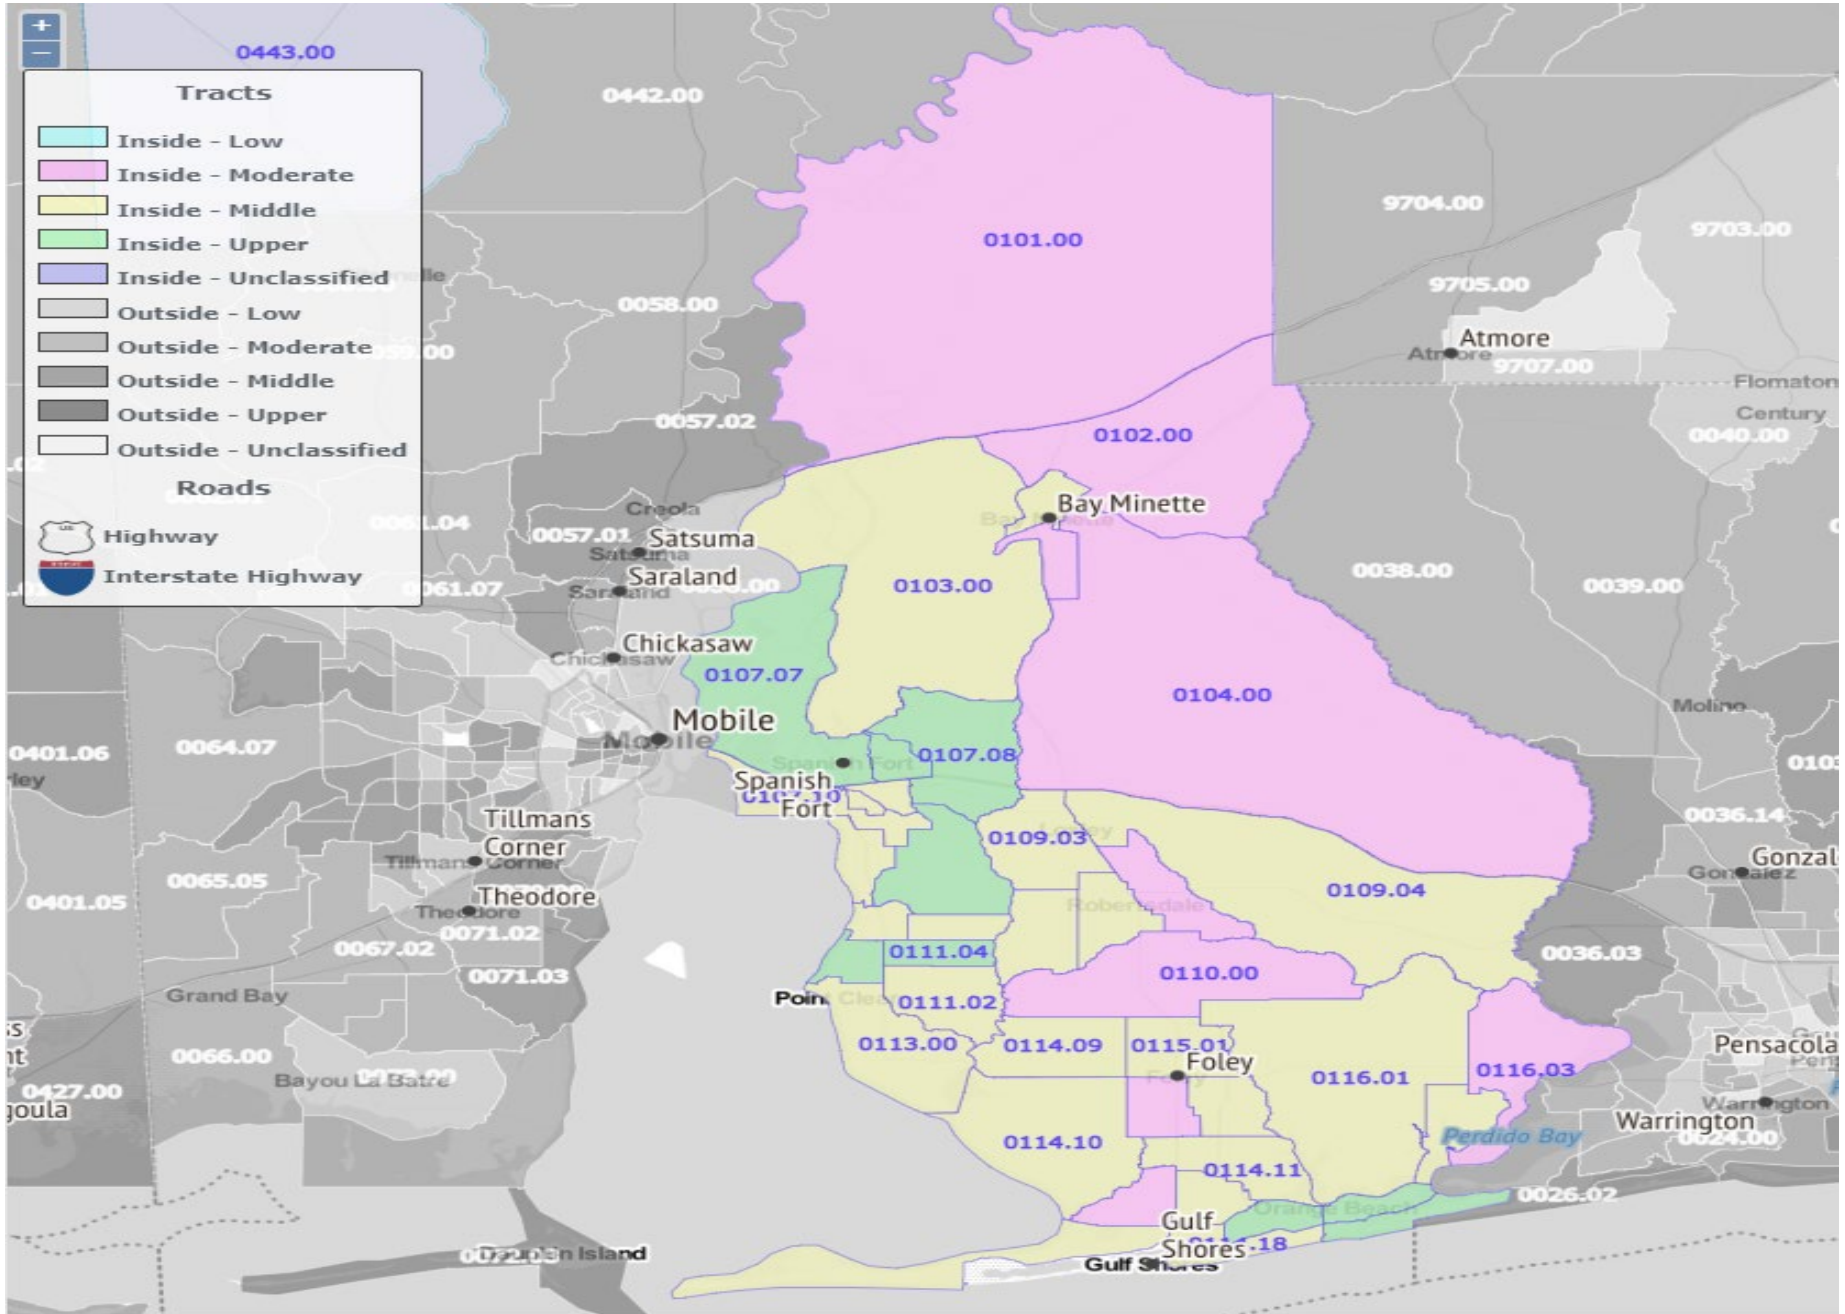

BALDWIN COUNTY ASSESSMENT AREA

BIRMINGHAM

CRESTVIEW DESTIN FORT WALTON

DESOTO MEMPHIS

GEORGE GREENE

GULFPORT - BILOXI - PASCAGOULA - BAY ST LOUIS

HATTIESBURG

INDIANOLA

JACKSON MSA

JONES COUNTY

MERIDIAN

MOBILE

PANAMA CITY

PENSACOLA

SCOTT SMITH