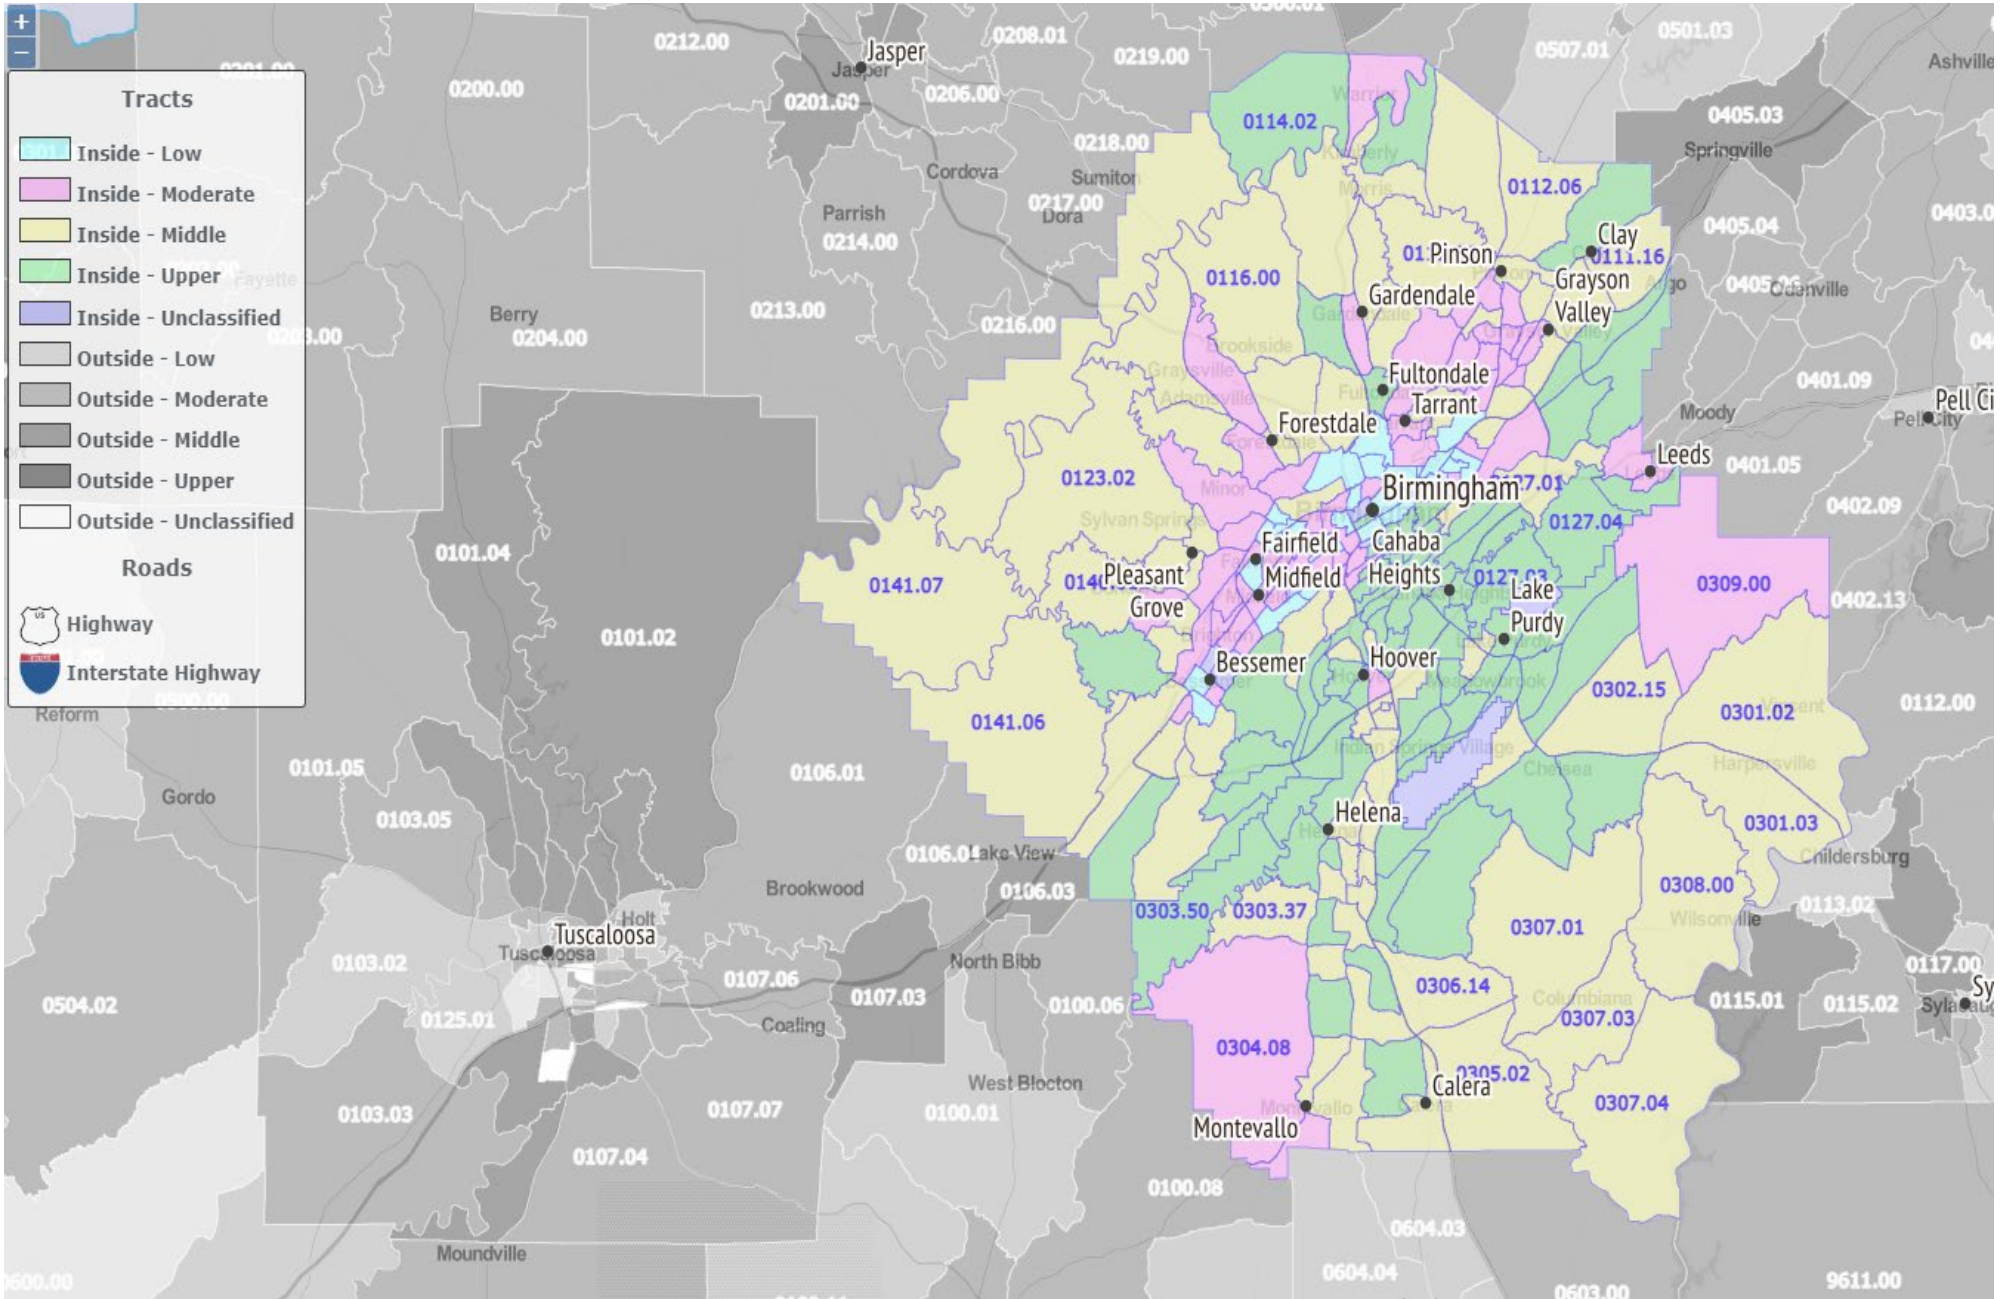

BALDWIN COUNTY ASSESSMENT AREA

BIRMINGHAM

CRESTVIEW DESTIN FORT WALTON

DESOTO MEMPHIS

GEORGE GREENE

GULFPORT - BILOXI - PASCAGOULA - BAY ST LOUIS

HATTIESBURG

INDIANOLA

JACKSON MSA

JONES COUNTY

MERIDIAN

MOBILE

PANAMA CITY

PENSACOLA

SCOTT SMITH