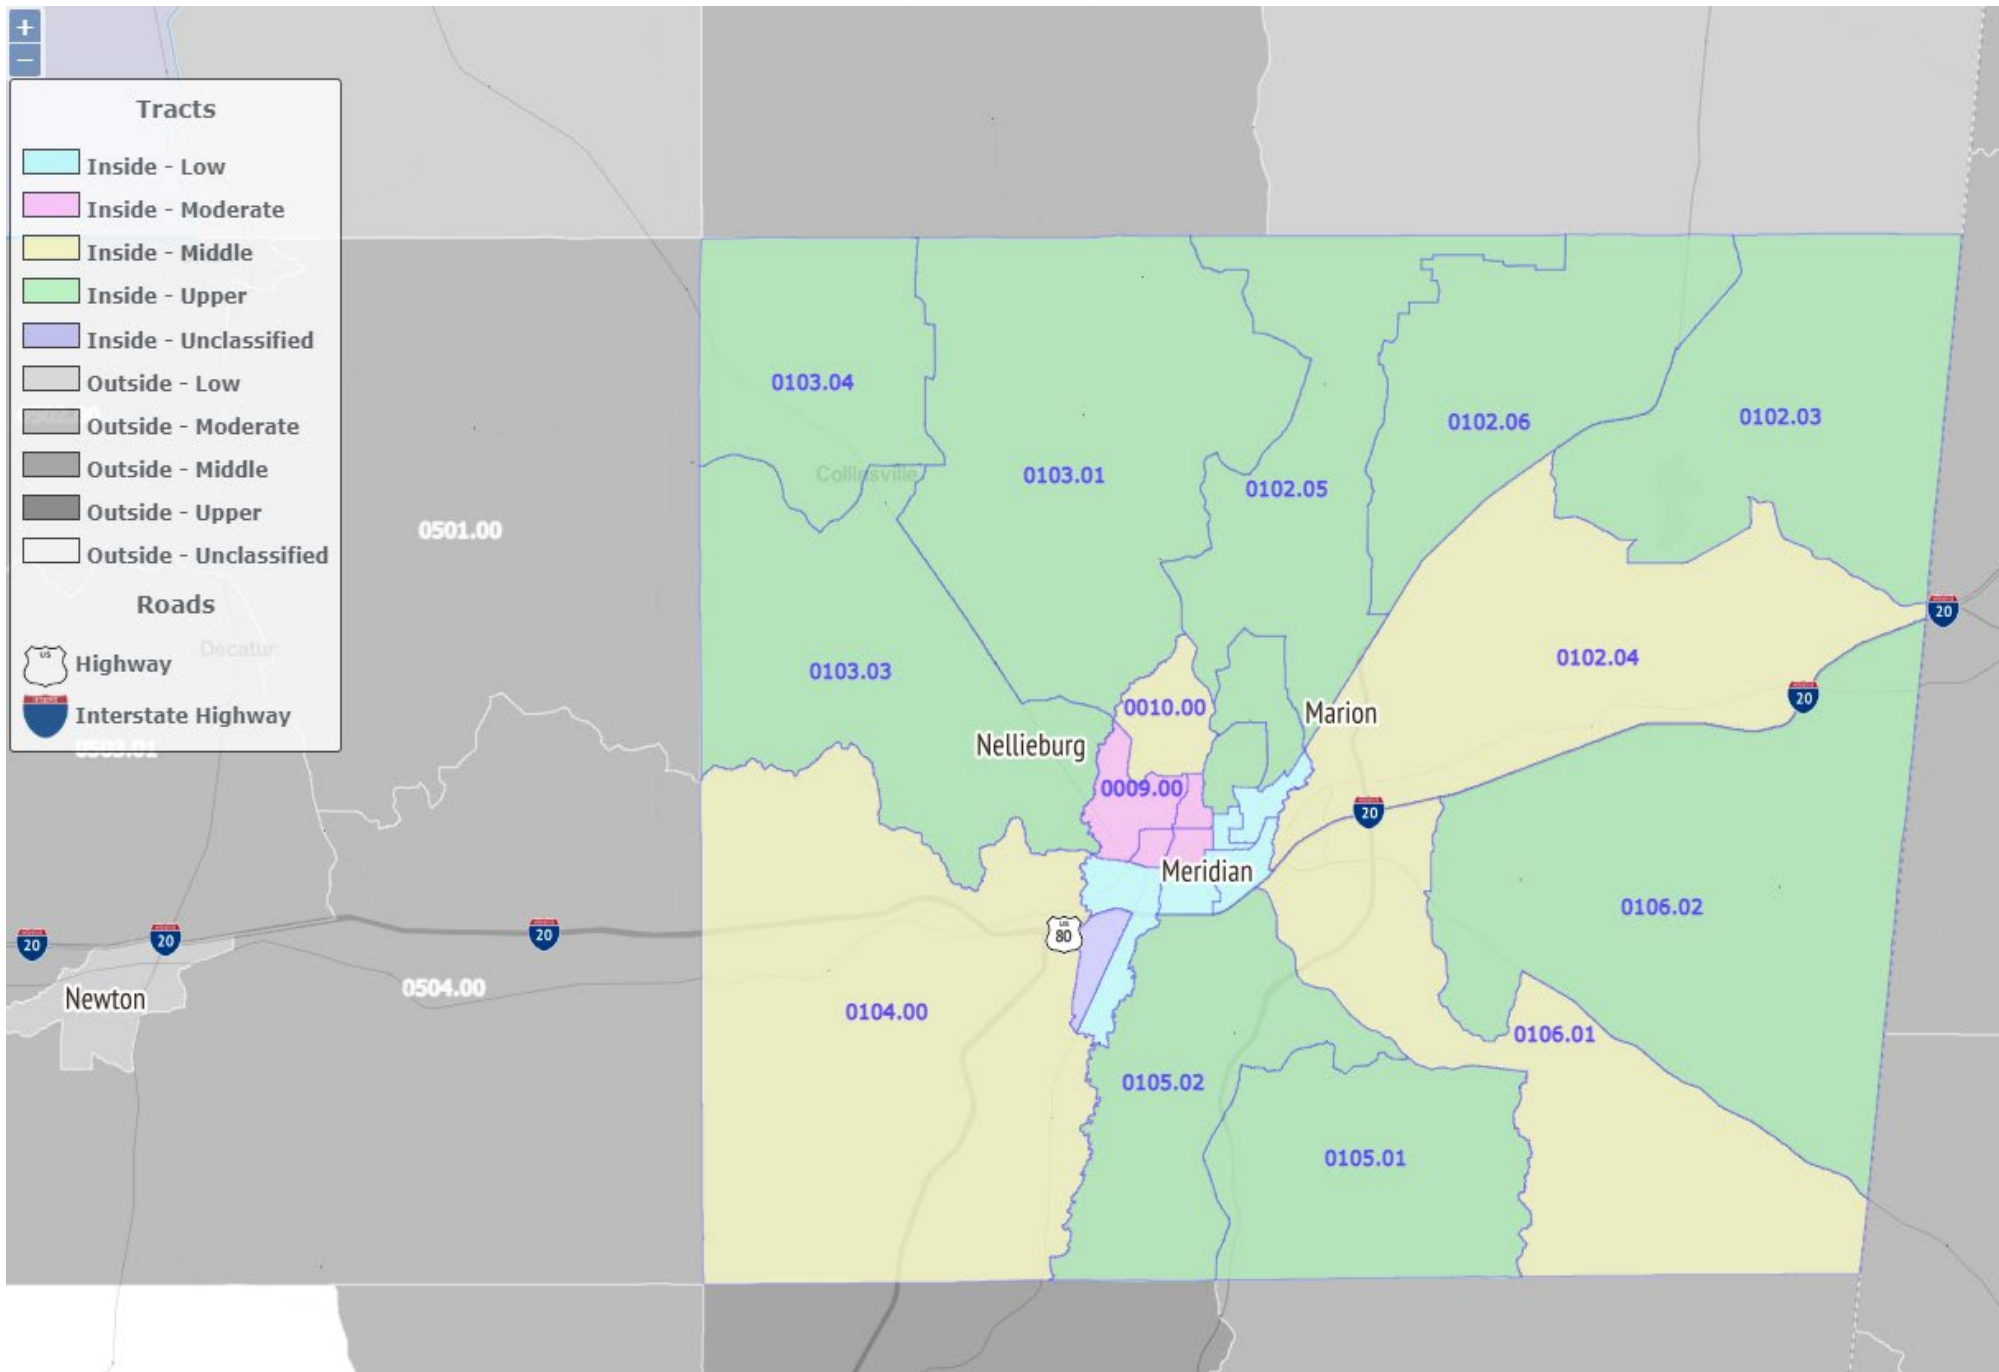

BALDWIN COUNTY ASSESSMENT AREA

BIRMINGHAM

CRESTVIEW DESTIN FORT WALTON

DESOTO MEMPHIS

GEORGE GREENE

GULFPORT - BILOXI - PASCAGOULA - BAY ST LOUIS

HATTIESBURG

INDIANOLA

JACKSON MSA

JONES COUNTY

MERIDIAN

MOBILE

PANAMA CITY

PENSACOLA

SCOTT SMITH