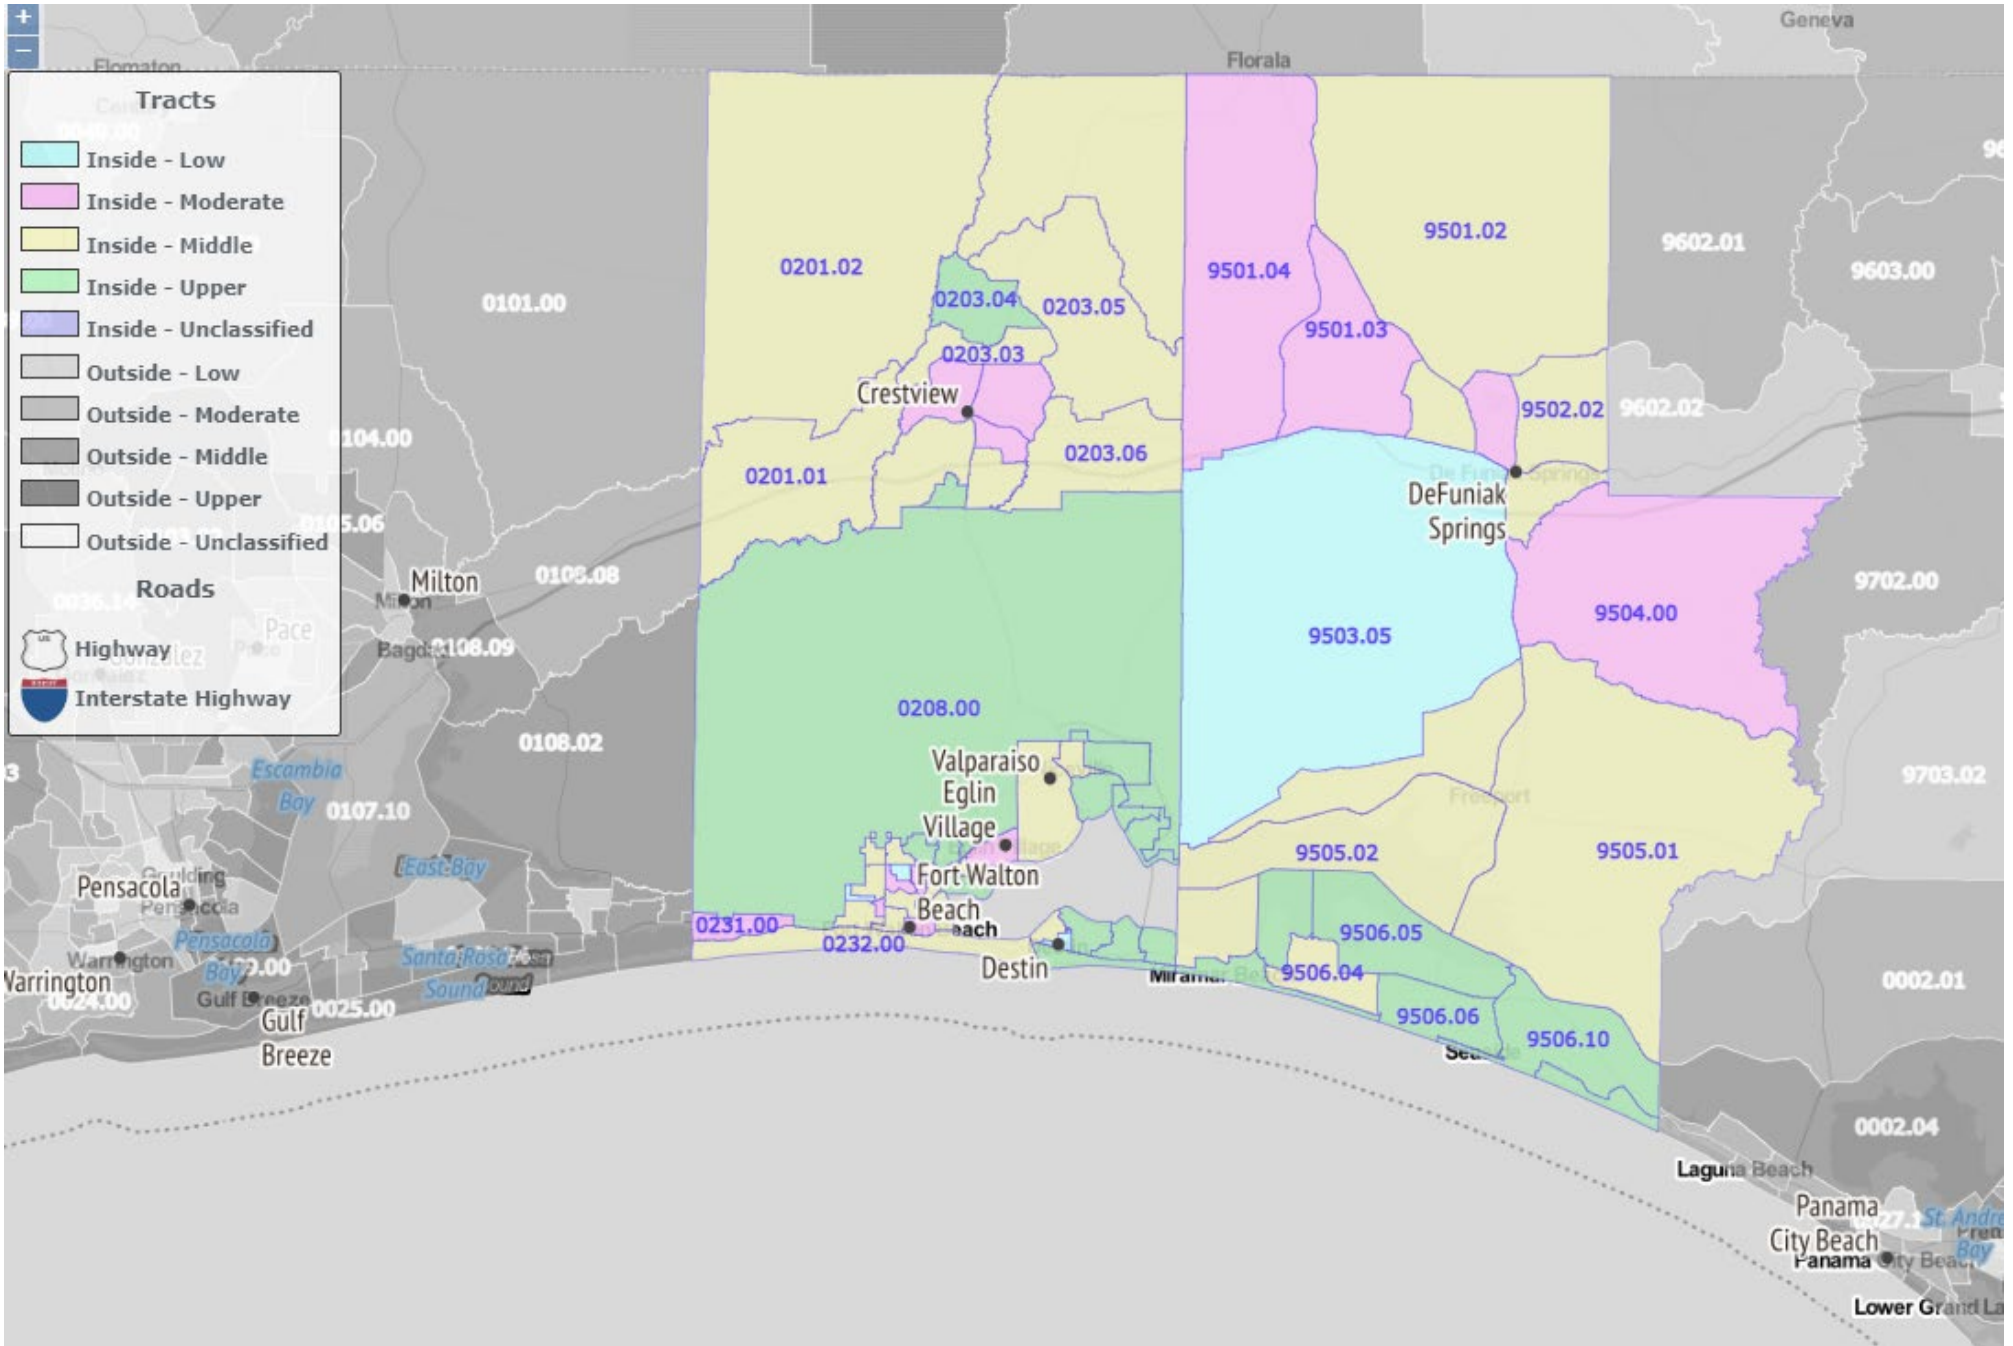

BALDWIN COUNTY ASSESSMENT AREA

BIRMINGHAM

CRESTVIEW DESTIN FORT WALTON

DESOTO MEMPHIS

GEORGE GREENE

GULFPORT - BILOXI - PASCAGOULA - BAY ST LOUIS

HATTIESBURG

INDIANOLA

JACKSON MSA

JONES COUNTY

MERIDIAN

MOBILE

PANAMA CITY

PENSACOLA

SCOTT SMITH