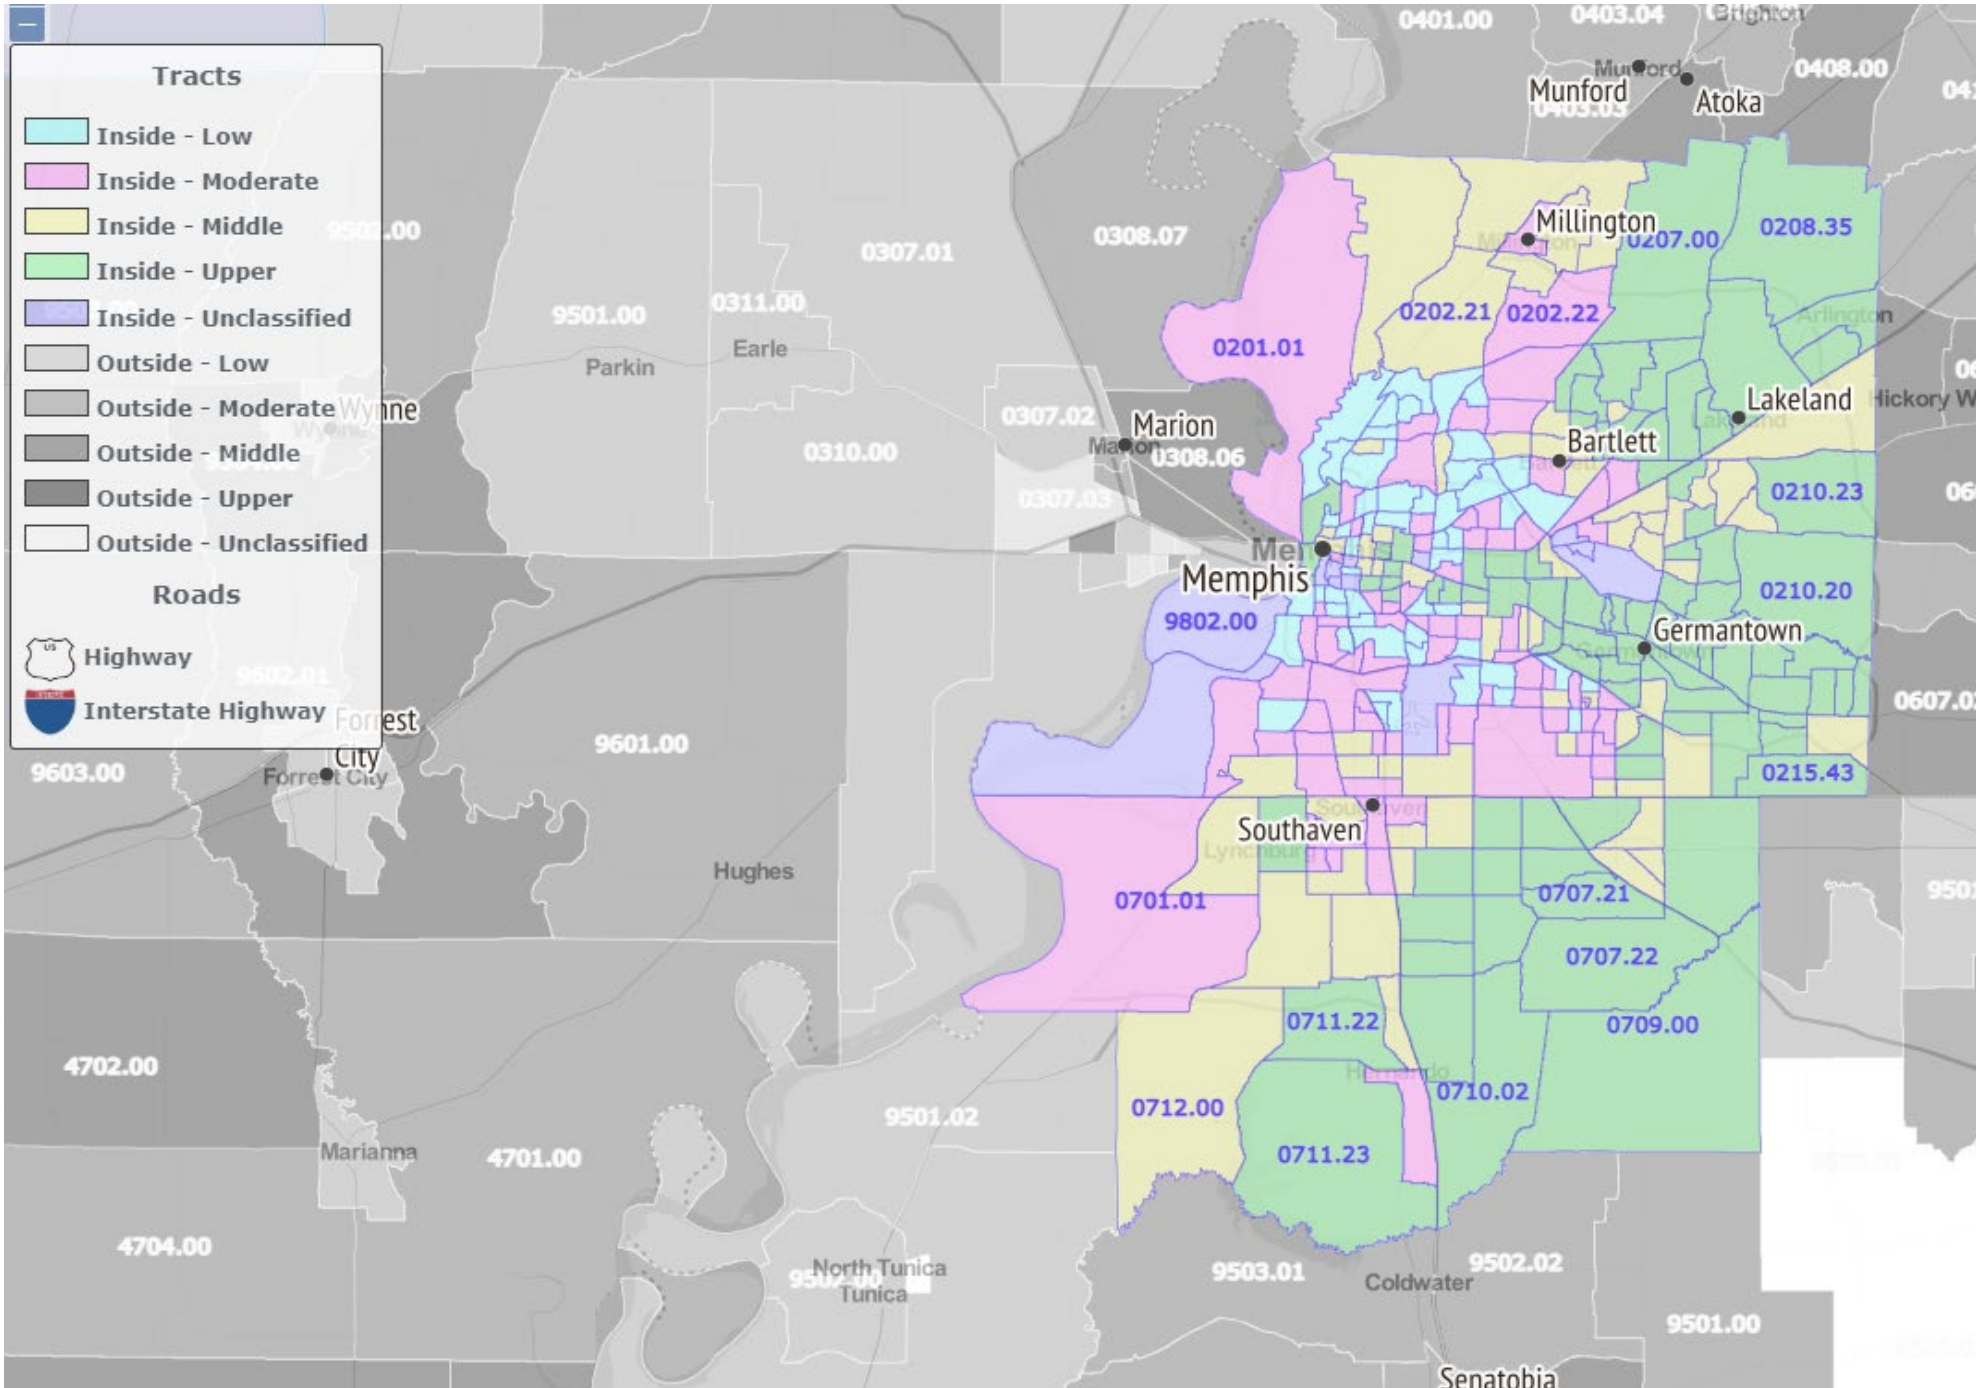

BALDWIN COUNTY ASSESSMENT AREA

BIRMINGHAM

CRESTVIEW DESTIN FORT WALTON

DESOTO MEMPHIS

GEORGE GREENE

GULFPORT - BILOXI - PASCAGOULA - BAY ST LOUIS

HATTIESBURG

INDIANOLA

JACKSON MSA

JONES COUNTY

MERIDIAN

MOBILE

PANAMA CITY

PENSACOLA

SCOTT SMITH