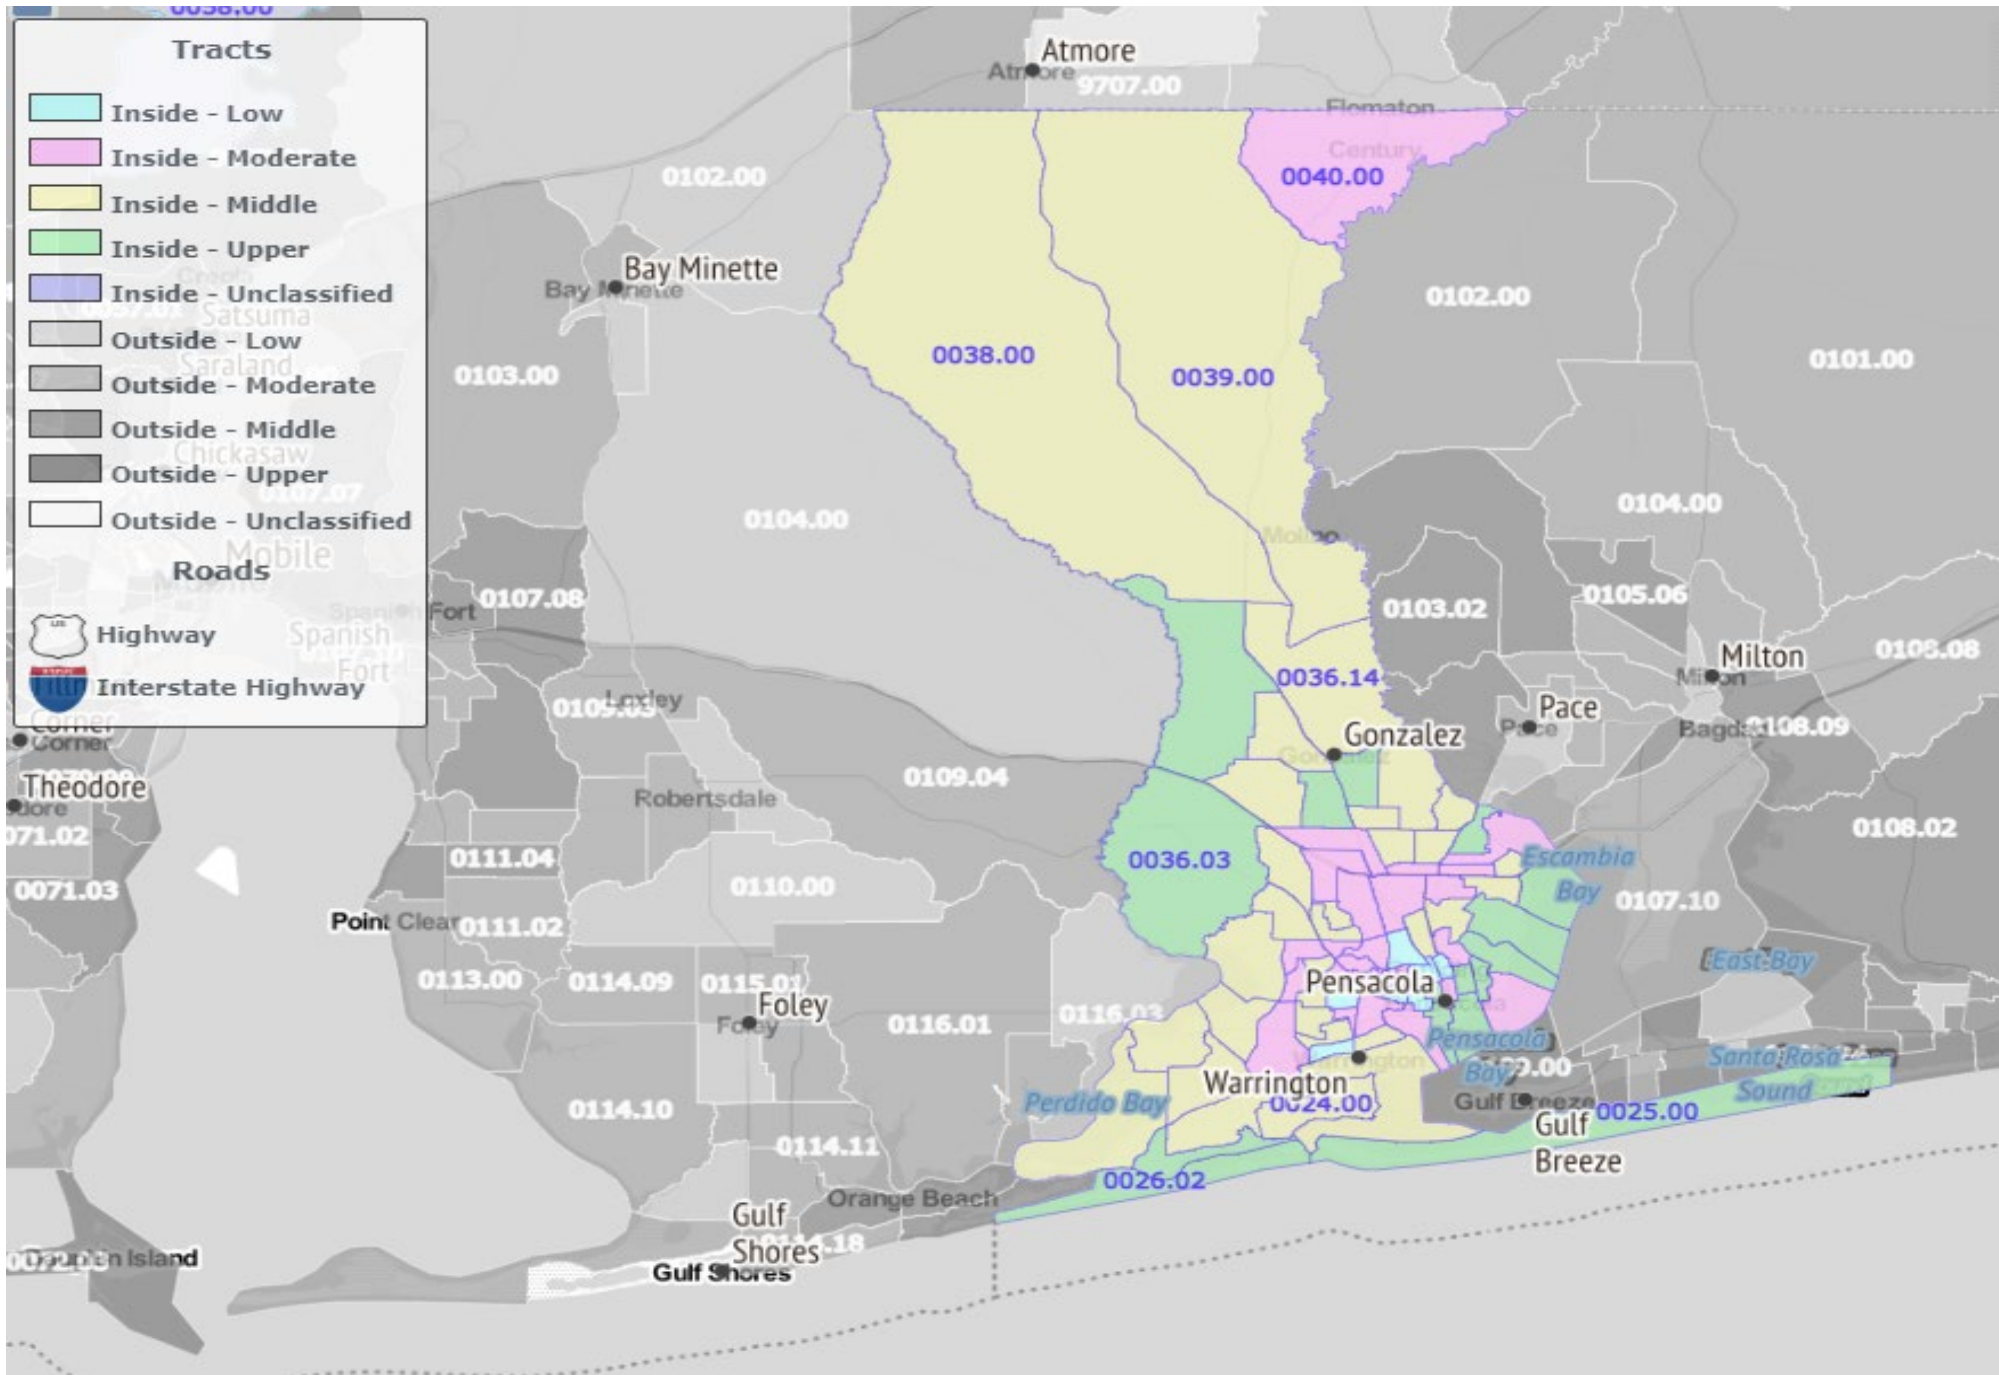

BALDWIN COUNTY ASSESSMENT AREA

BIRMINGHAM

CRESTVIEW DESTIN FORT WALTON

DESOTO MEMPHIS

GEORGE GREENE

GULFPORT - BILOXI - PASCAGOULA - BAY ST LOUIS

HATTIESBURG

INDIANOLA

JACKSON MSA

JONES COUNTY

MERIDIAN

MOBILE

PANAMA CITY

PENSACOLA

SCOTT SMITH