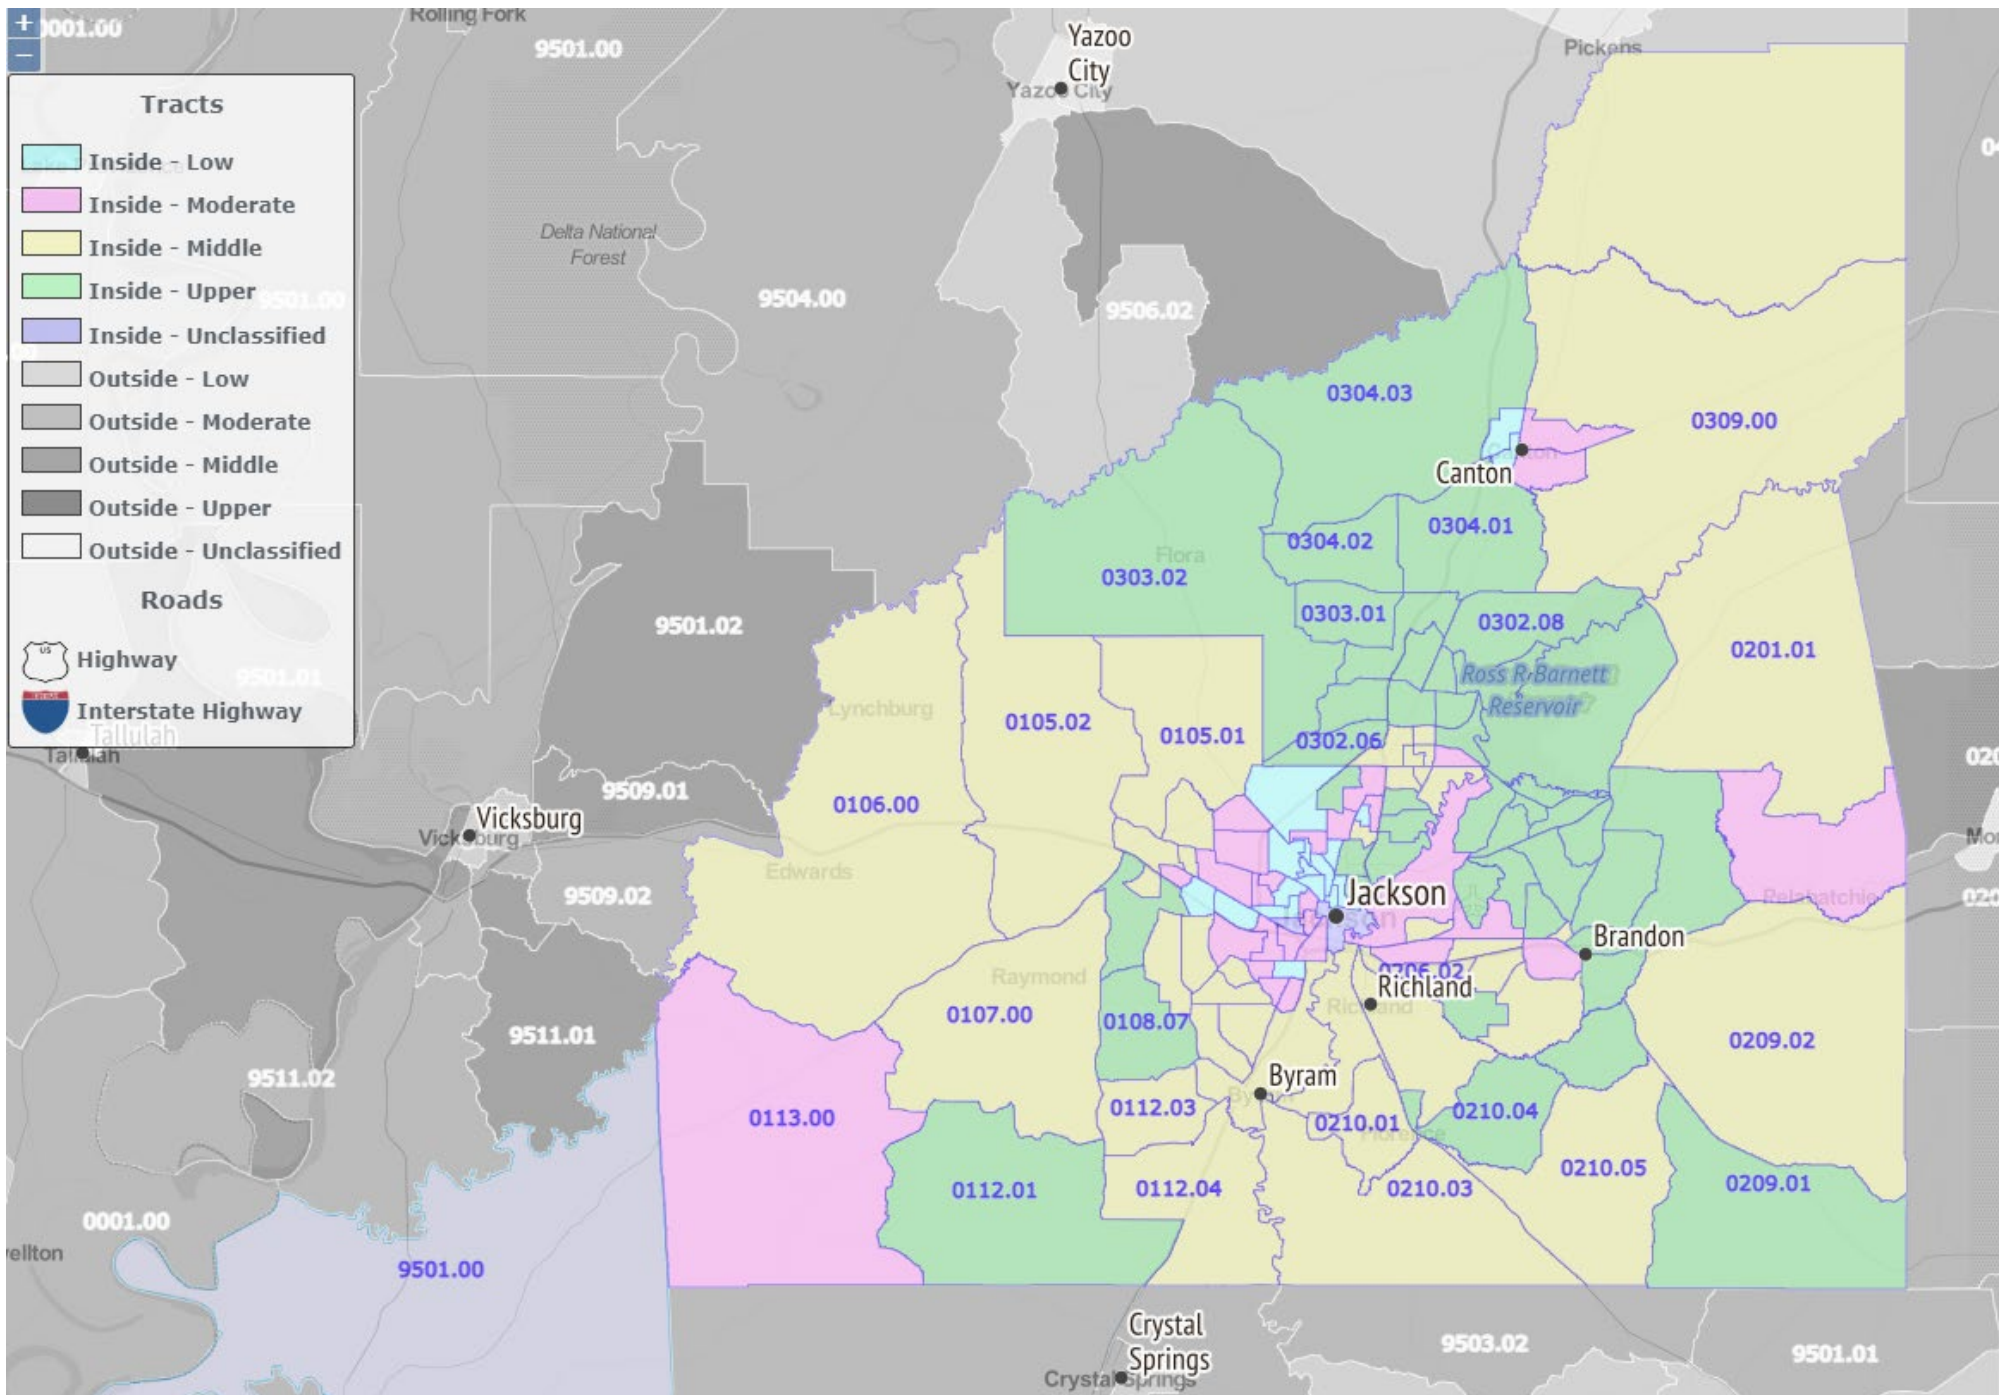

BALDWIN COUNTY ASSESSMENT AREA

BIRMINGHAM

CRESTVIEW DESTIN FORT WALTON

DESOTO MEMPHIS

GEORGE GREENE

GULFPORT - BILOXI - PASCAGOULA - BAY ST LOUIS

HATTIESBURG

INDIANOLA

JACKSON MSA

JONES COUNTY

MERIDIAN

MOBILE

PANAMA CITY

PENSACOLA

SCOTT SMITH