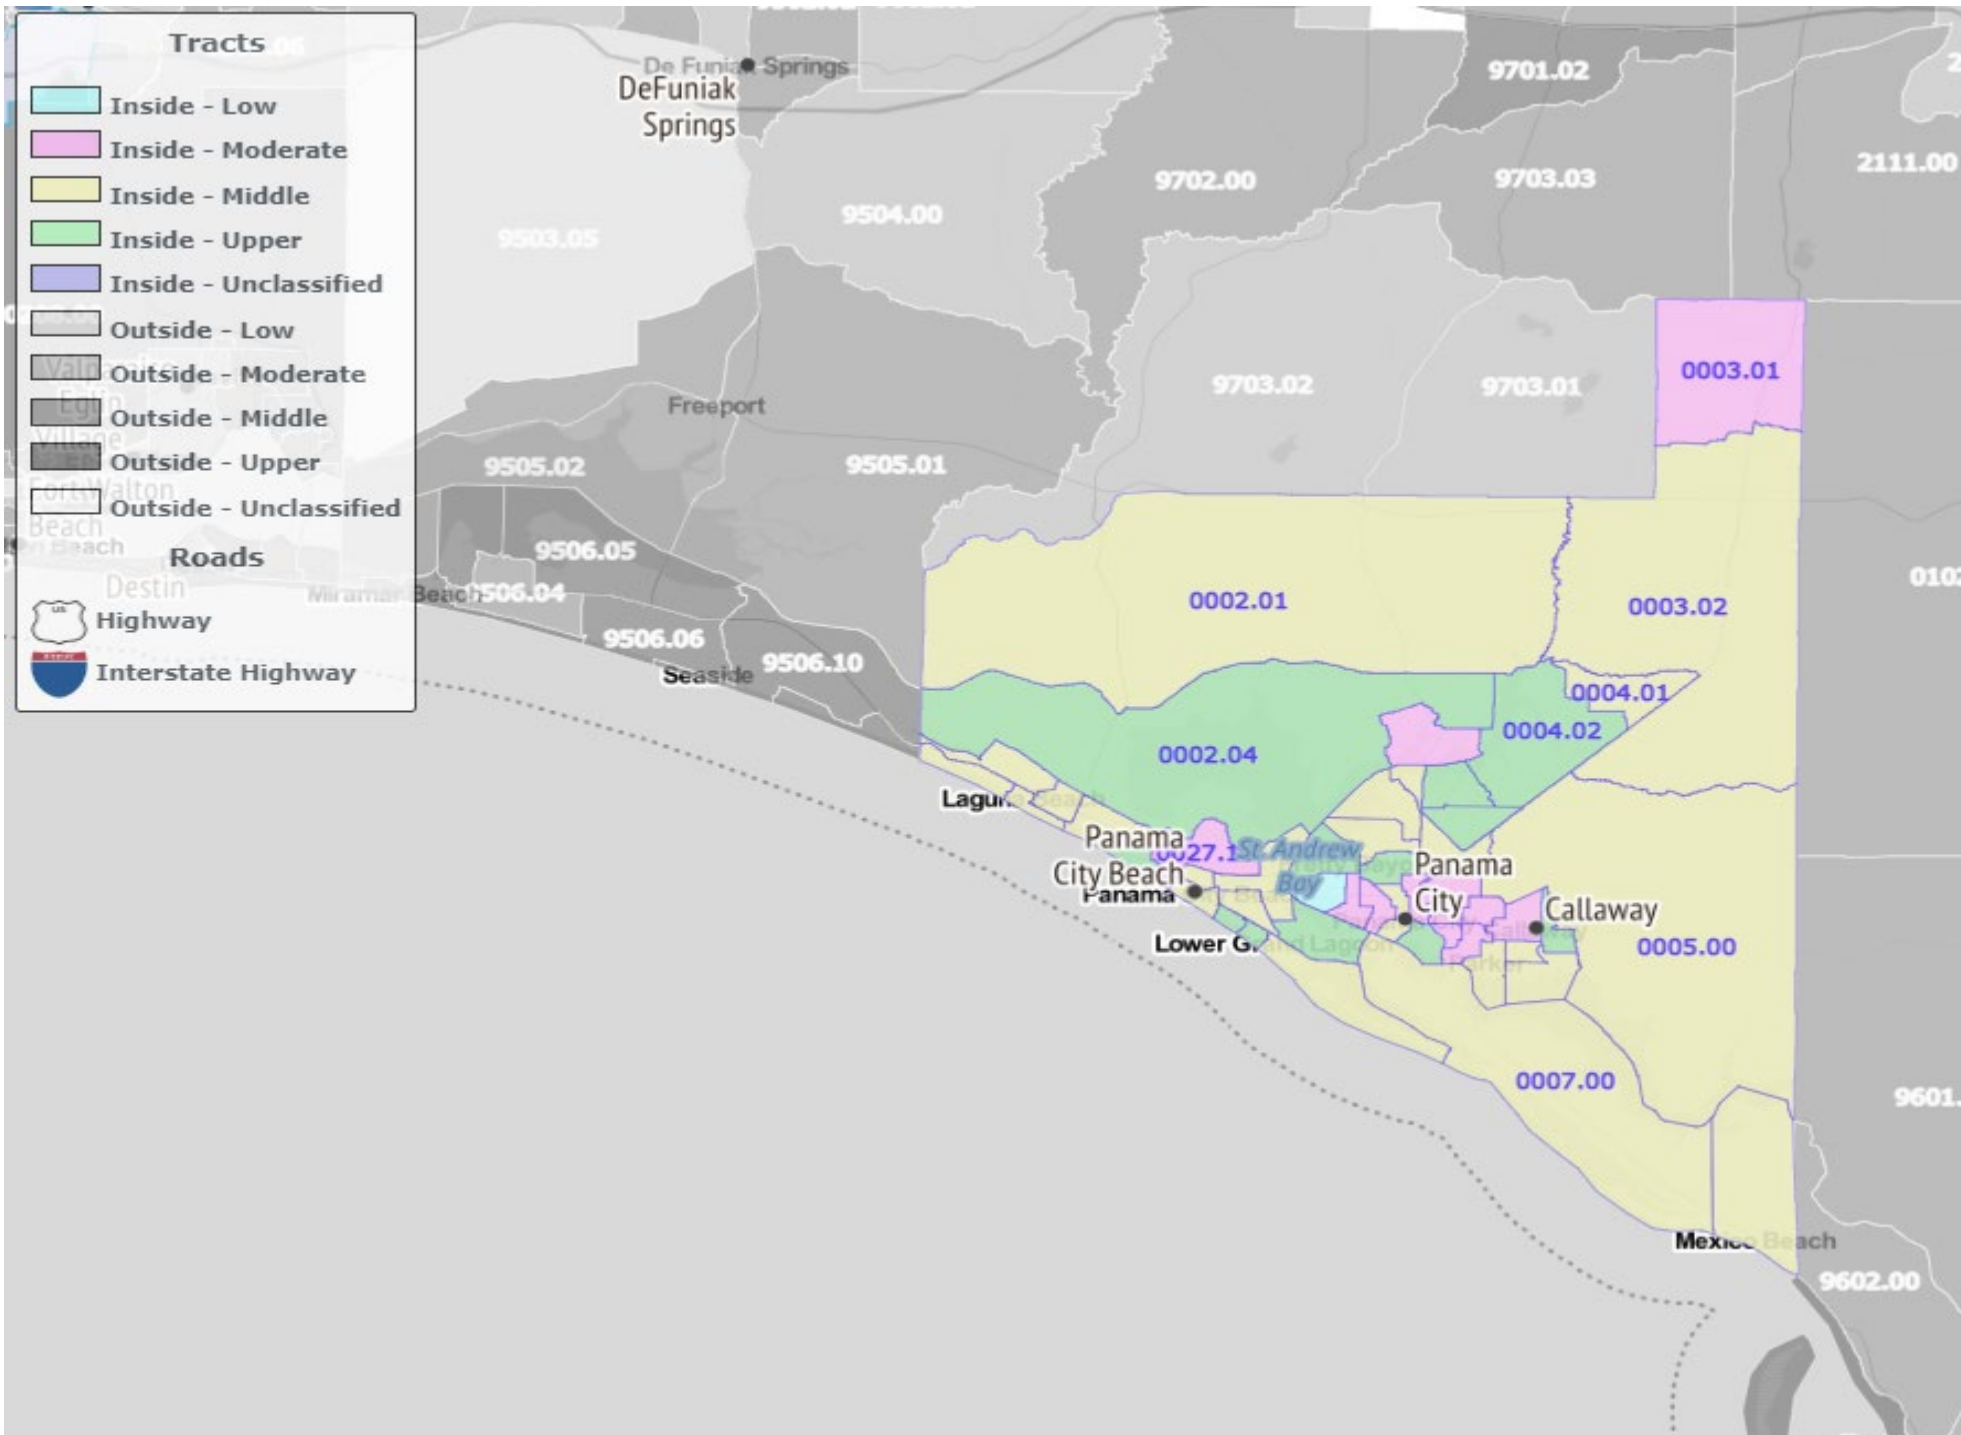

BALDWIN COUNTY ASSESSMENT AREA

BIRMINGHAM

CRESTVIEW DESTIN FORT WALTON

DESOTO MEMPHIS

GEORGE GREENE

GULFPORT - BILOXI - PASCAGOULA - BAY ST LOUIS

HATTIESBURG

INDIANOLA

JACKSON MSA

JONES COUNTY

MERIDIAN

MOBILE

PANAMA CITY

PENSACOLA

SCOTT SMITH