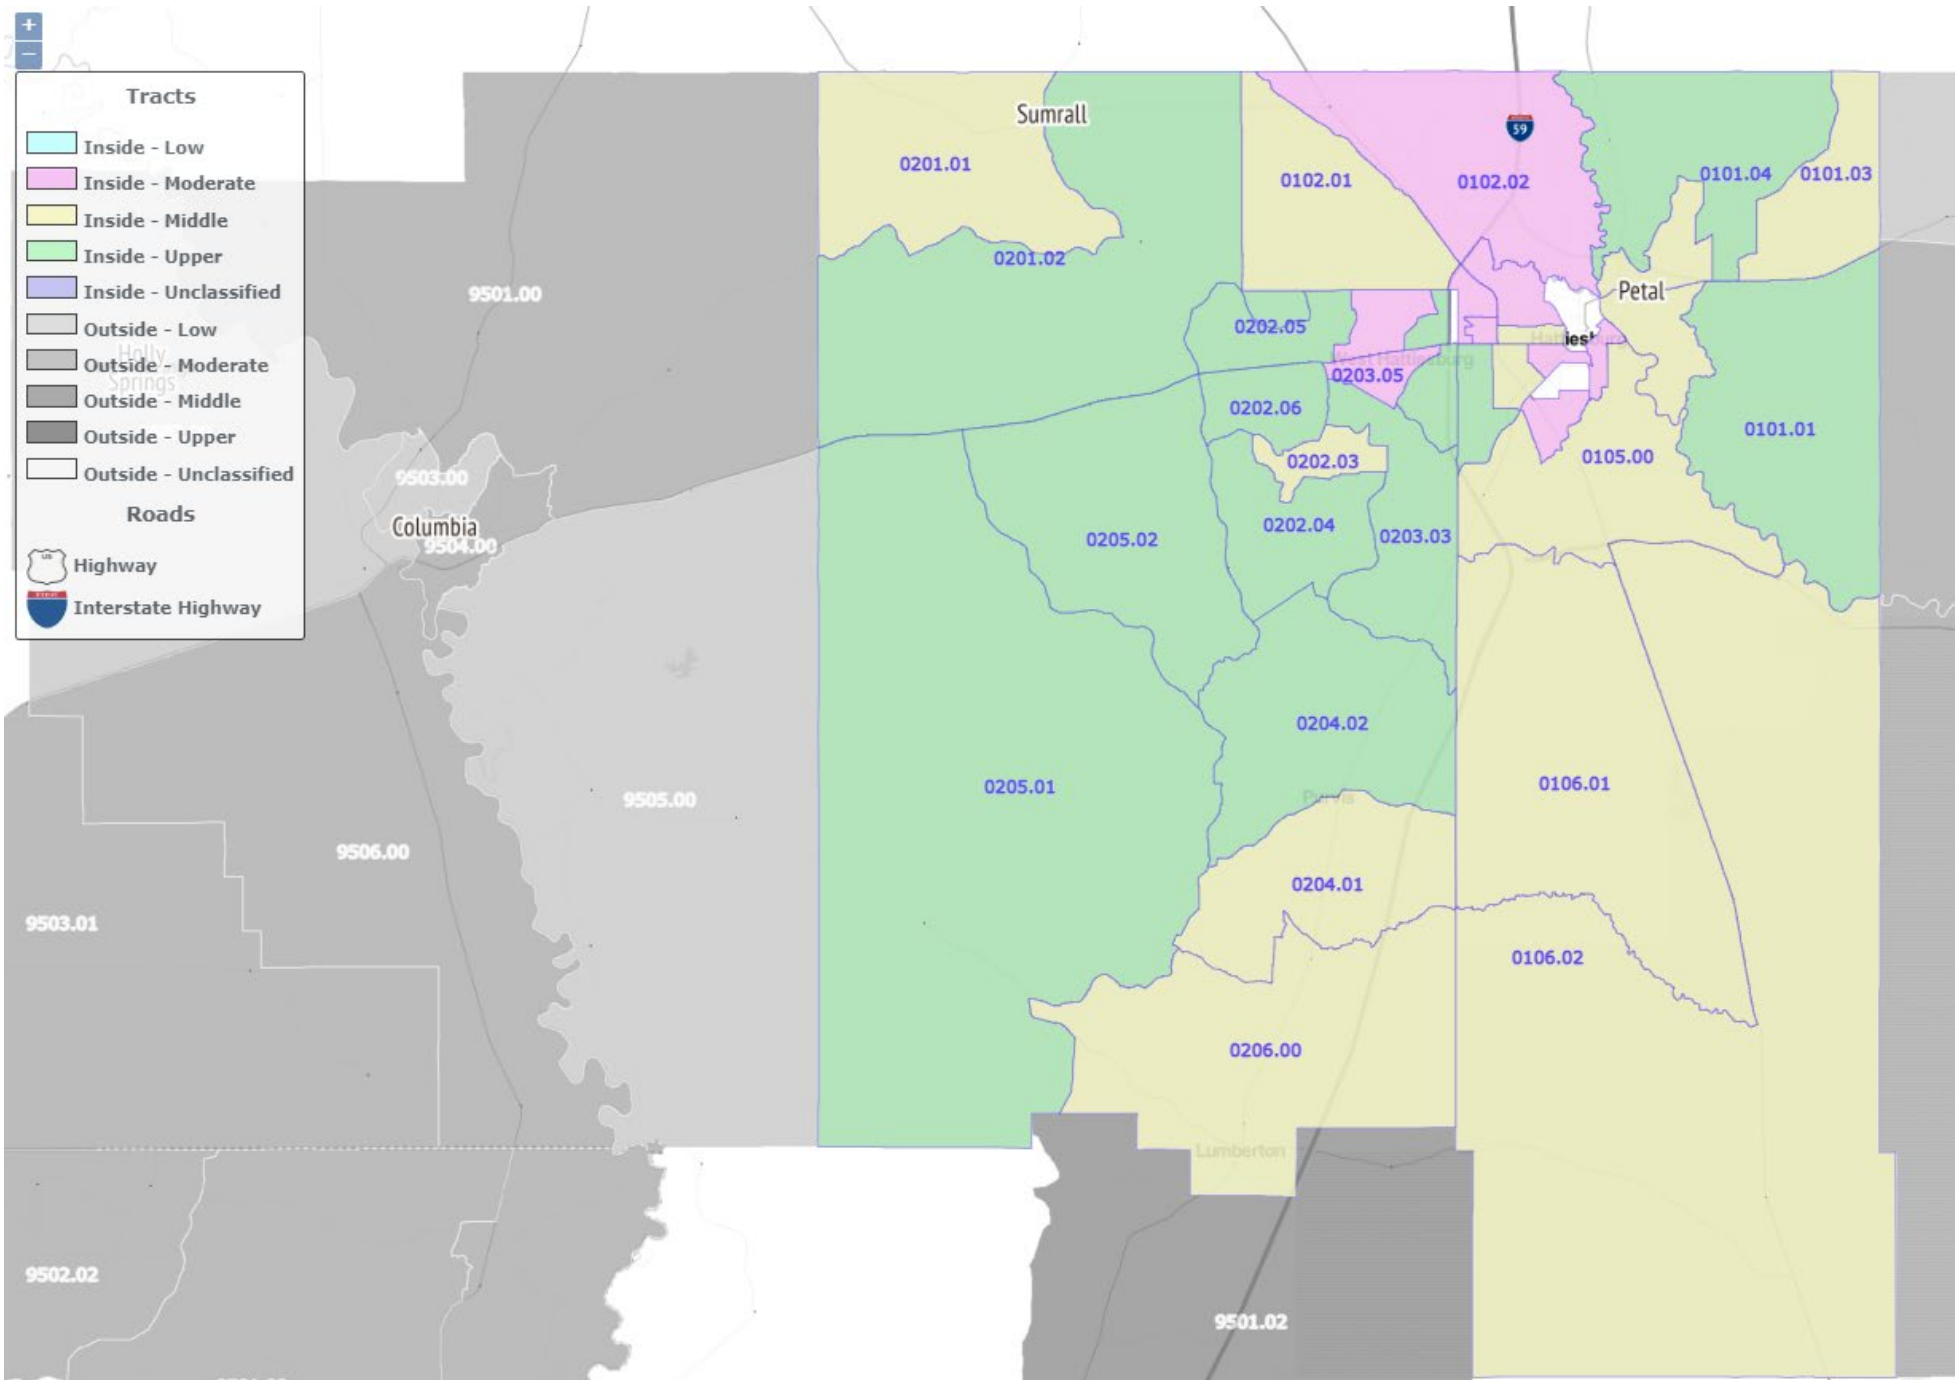

BALDWIN COUNTY ASSESSMENT AREA

BIRMINGHAM

CRESTVIEW DESTIN FORT WALTON

DESOTO MEMPHIS

GEORGE GREENE

GULFPORT - BILOXI - PASCAGOULA - BAY ST LOUIS

HATTIESBURG

INDIANOLA

JACKSON MSA

JONES COUNTY

MERIDIAN

MOBILE

PANAMA CITY

PENSACOLA

SCOTT SMITH