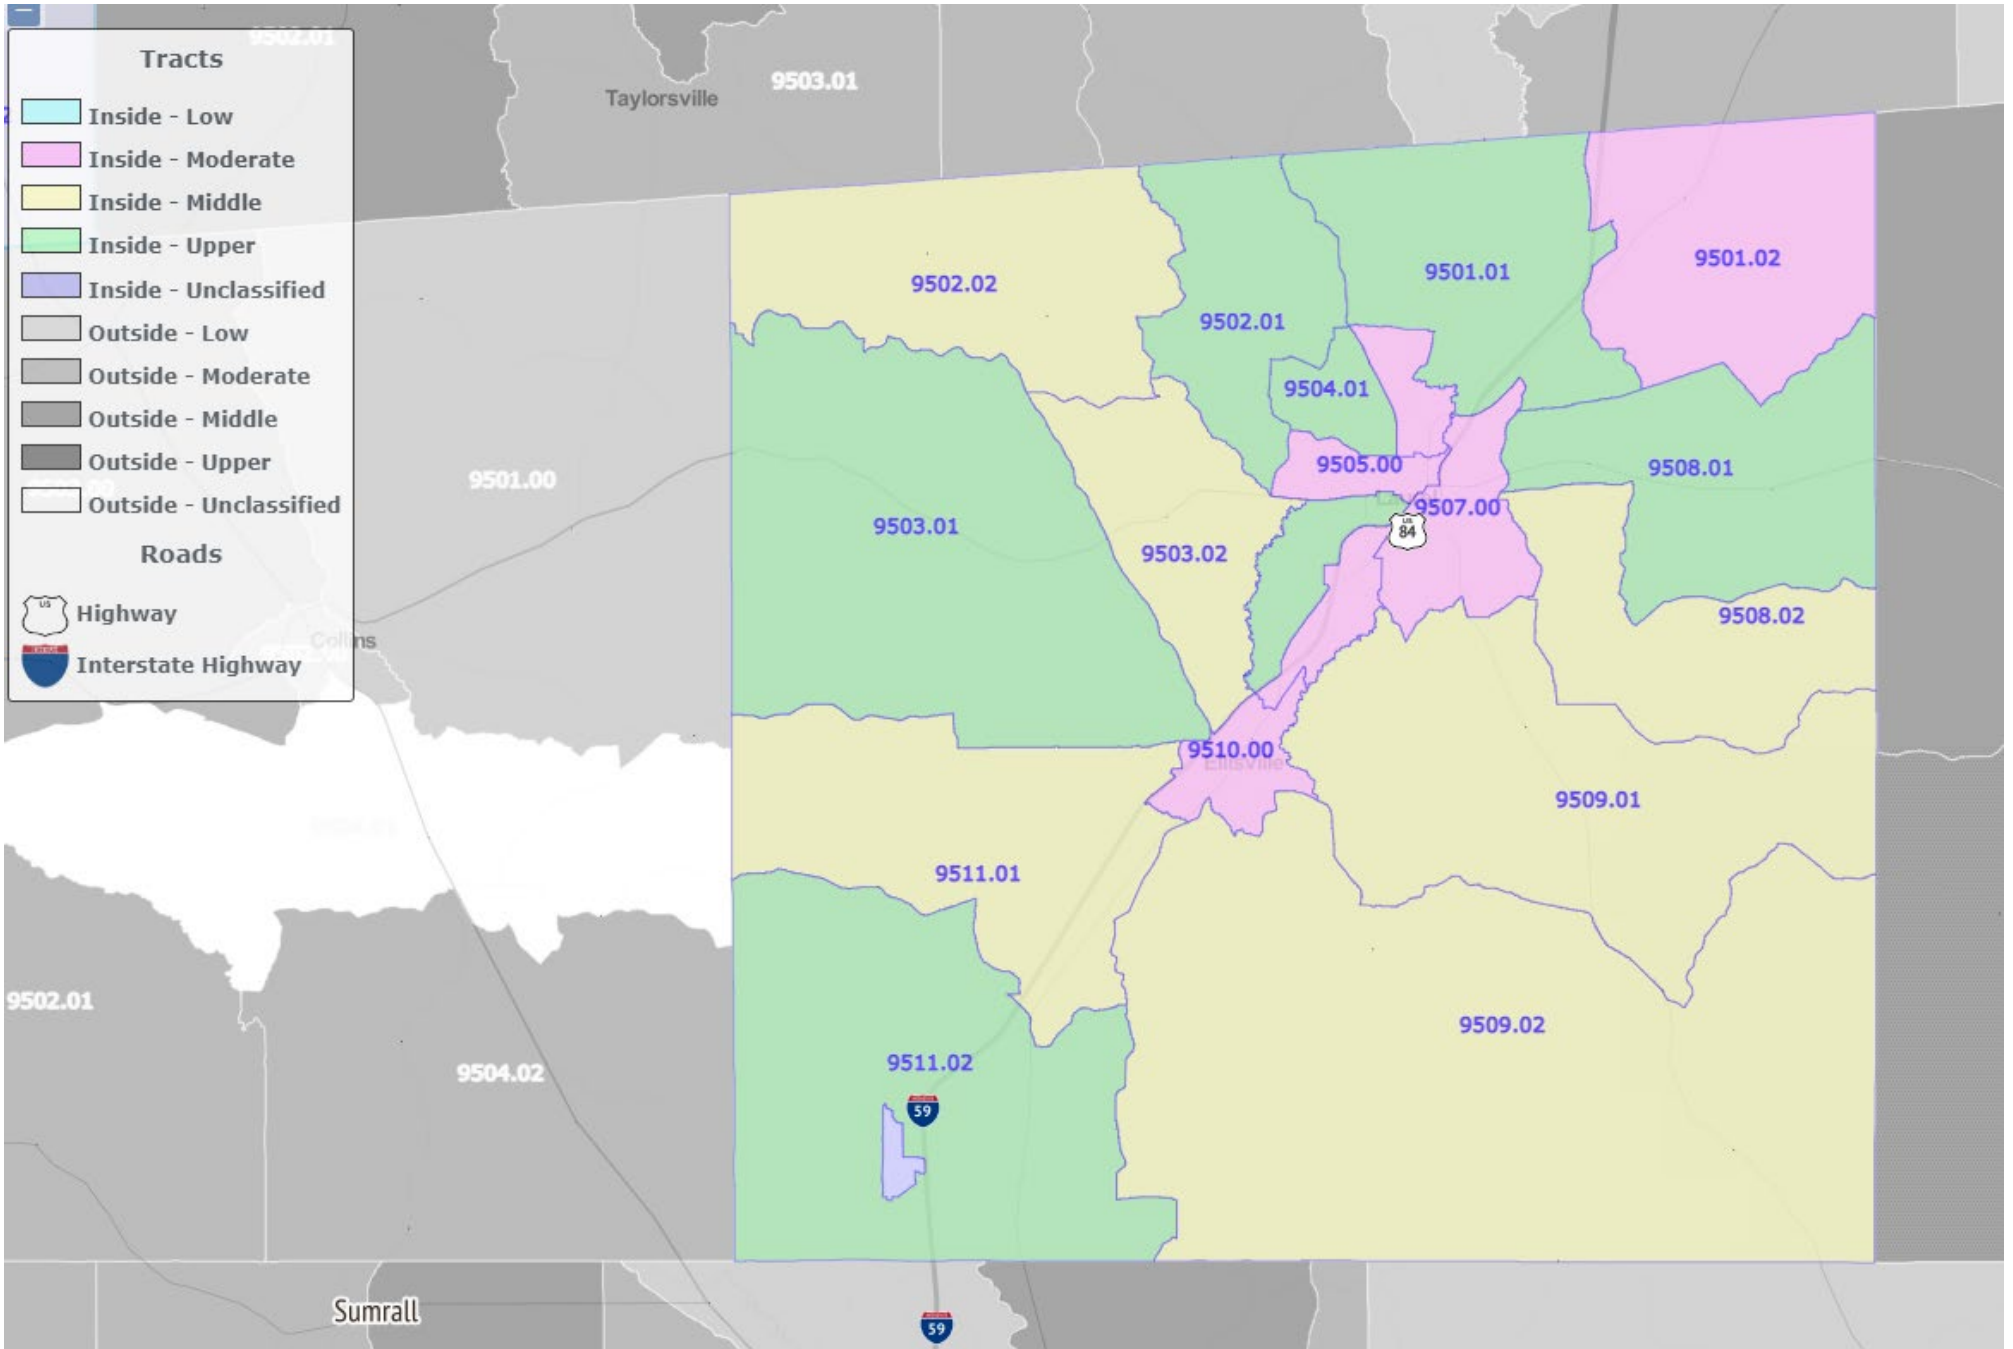

BALDWIN COUNTY ASSESSMENT AREA

BIRMINGHAM

CRESTVIEW DESTIN FORT WALTON

DESOTO MEMPHIS

GEORGE GREENE

GULFPORT - BILOXI - PASCAGOULA - BAY ST LOUIS

HATTIESBURG

INDIANOLA

JACKSON MSA

JONES COUNTY

MERIDIAN

MOBILE

PANAMA CITY

PENSACOLA

SCOTT SMITH