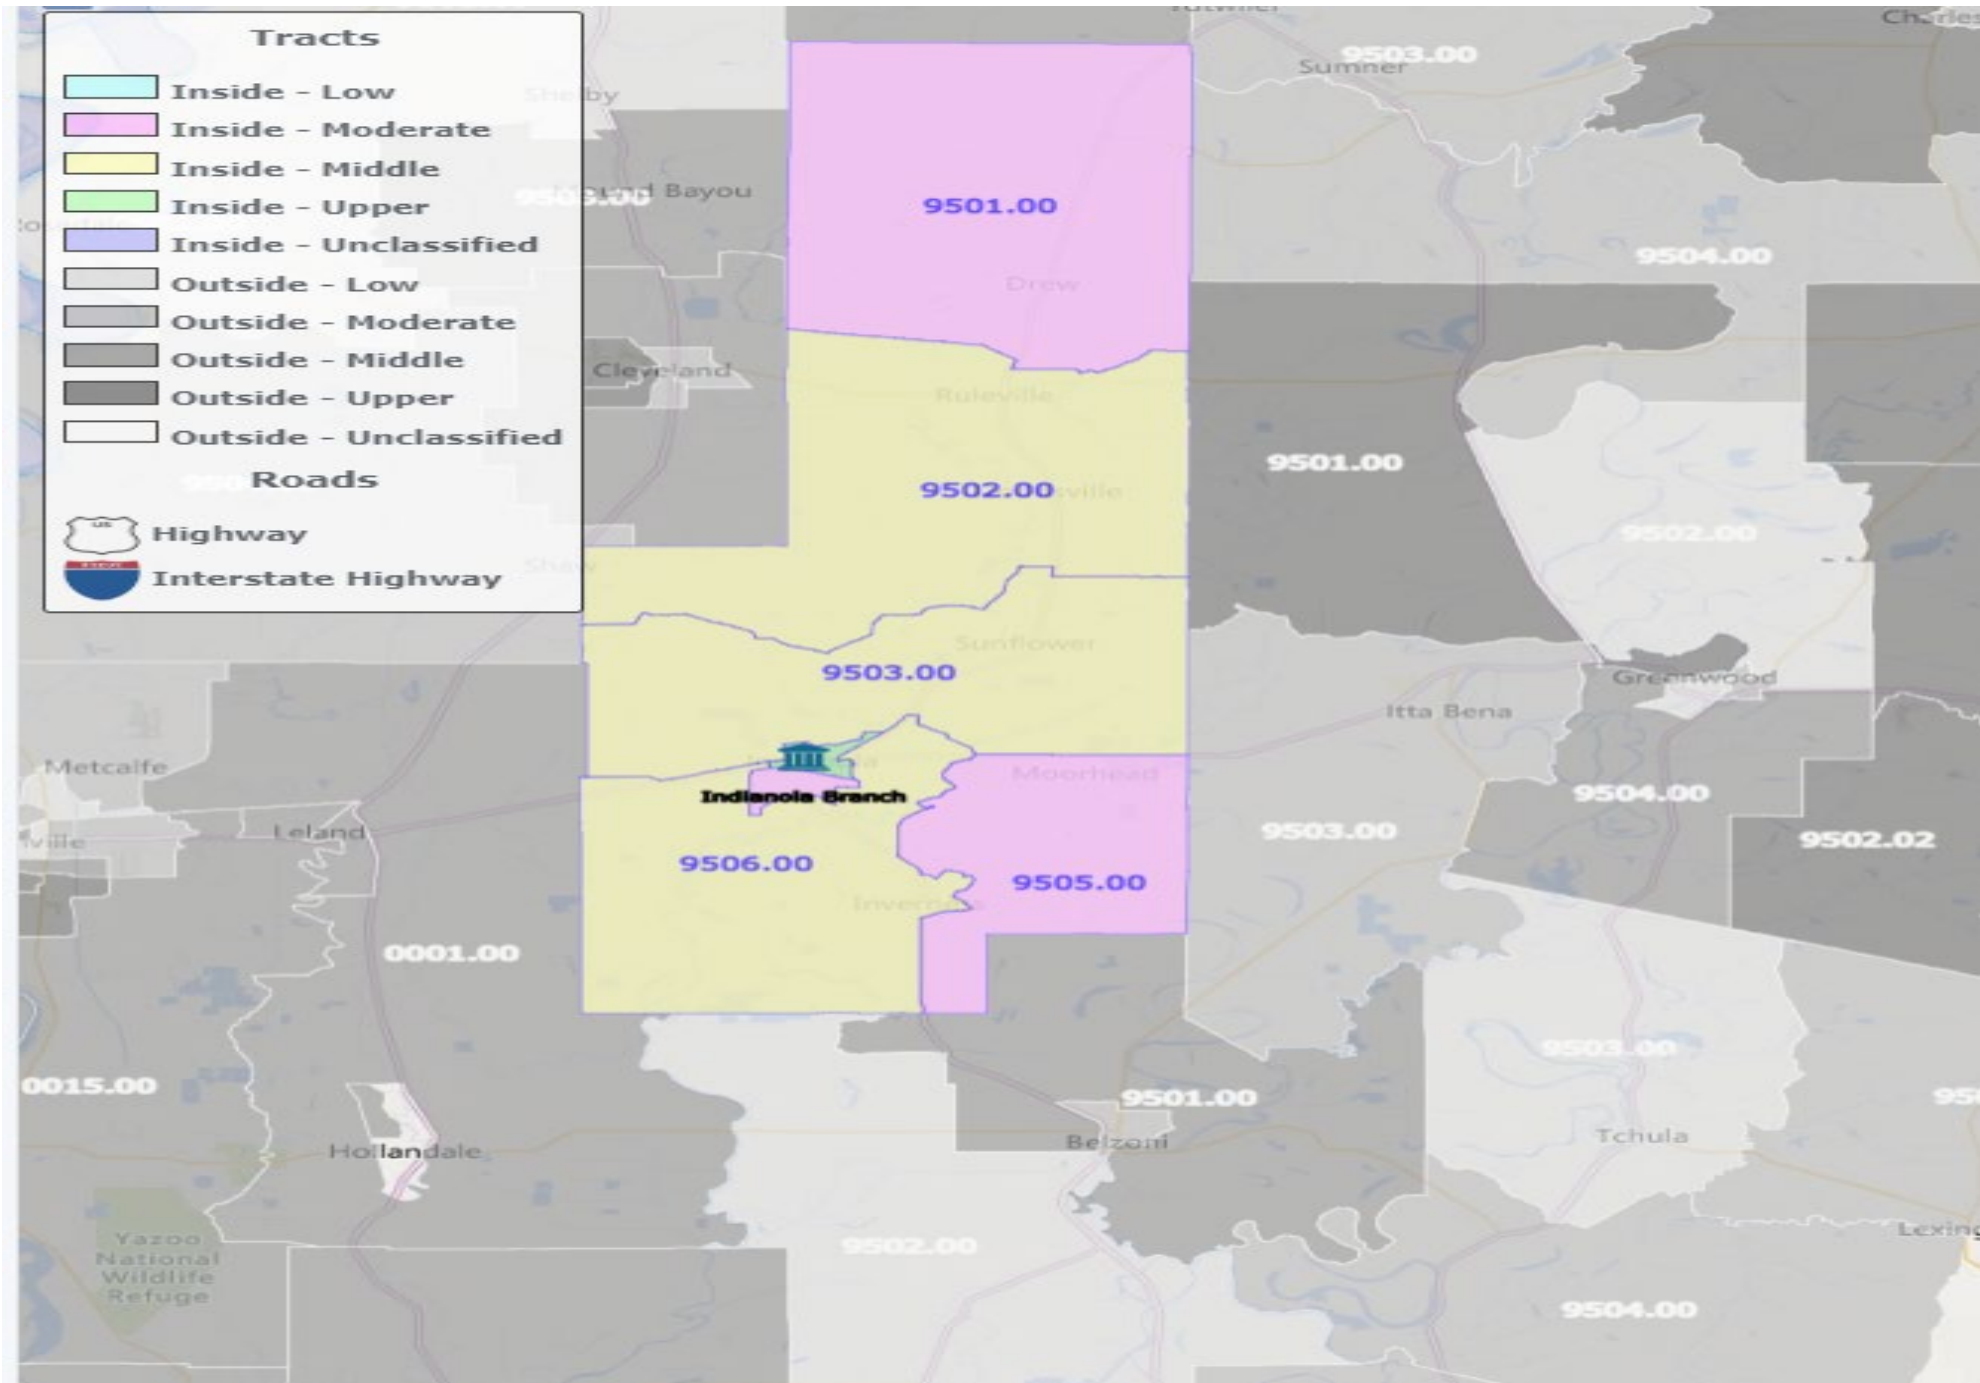

BALDWIN COUNTY ASSESSMENT AREA

BIRMINGHAM

CRESTVIEW DESTIN FORT WALTON

DESOTO MEMPHIS

GEORGE GREENE

GULFPORT - BILOXI - PASCAGOULA - BAY ST LOUIS

HATTIESBURG

INDIANOLA

JACKSON MSA

JONES COUNTY

MERIDIAN

MOBILE

PANAMA CITY

PENSACOLA

SCOTT SMITH